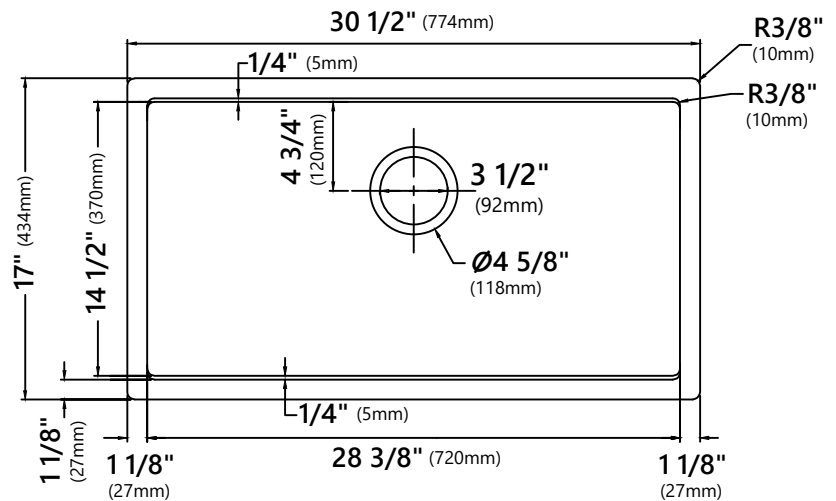

KGU-413B

31 Inch Undermount Single Bowl Granite Kitchen Sink

Kräus[®]

SPECIFICATION SHEET

Sink Dimensions

Overall Dimensions: 30 1/2" x 17"

Bowl Dimensions: 28 3/8" x 14 1/2"

Bowl Depth: 8 7/8"

Features

- Granite Composite Construction
- Single Bowl Undermount Sink
- Required Minimum Cabinet Size: 33" Left to Right, 24" Front to Back
- Rear Center-Set Drain
- 3 1/2" Drain Opening

Accessories Included

Warranty

Kraus Limited Lifetime Warranty

see website for details www.kraususa.com

KWD100-75

Garbage Disposal

Garbage Disposal Dimensions

Overall Dimensions: 7 1/2" x 10 1/4" x 15 1/4"

Features

BST-2

Stainless Steel Basket Strainer

Basket Strainer Dimensions

Overall Dimensions: 4 1/2" x 4 1/2"

Features

- Premium Stainless Steel Construction
- Fits Standard 3 1/2" or 4" Drain Openings
- Removable Basket Prevents Debris from Clogging Drain Pipe