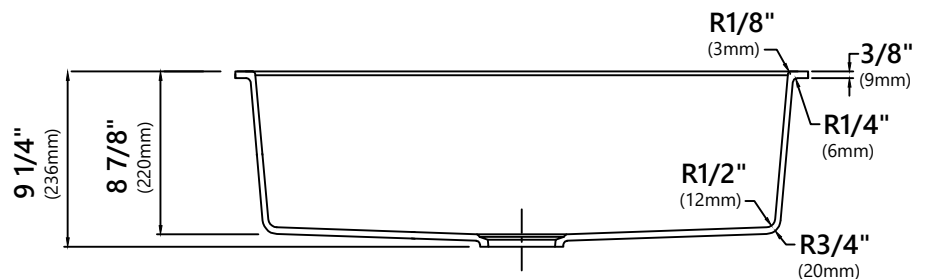

KGU-413B

31 Inch Undermount Single Bowl Granite Kitchen Sink

Kräus®

SPECIFICATION SHEET

Sink Dimensions

Overall Dimensions: 30 1/2" x 17"

Bowl Dimensions: 28 3/8" x 14 1/2"

Bowl Depth: 8 7/8"

Features

- Granite Composite Construction
- Single Bowl Undermount Sink
- Required Minimum Cabinet Size: 33" Left to Right, 24" Front to Back
- Rear Center-Set Drain
- 3 1/2" Drain Opening

Accessories Included

- Basket Strainer BST-2
- Mounting Hardware
- Cut-out Template
- Towel

CODES/STANDARDS:

Product Certification

ASME A112.19.3/CSA B45.4, cUPC certified

Note: Although Kraus granite and quartz composite sinks are highly heat resistant, placing hot items right from the stove or oven directly into the sink may cause surface discoloration. Consider using a trivet or rolling mat for extremely hot items to avoid potential heat damage.

Warranty

Kraus Limited Lifetime Warranty

see website for details www.kraususa.com