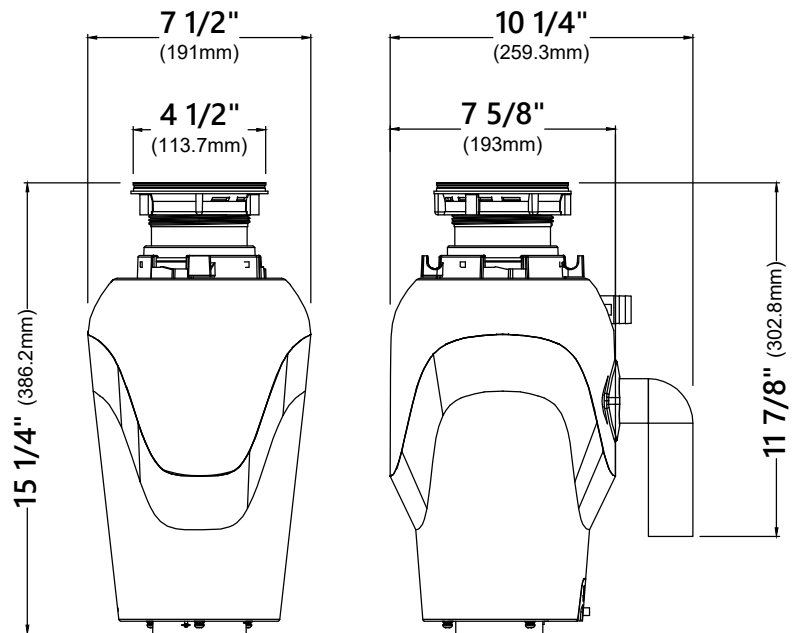

KGU-413B

31 Inch Undermount Single Bowl Granite Kitchen Sink

Kräus[®]

SPECIFICATION SHEET

Sink Dimensions

Overall Dimensions: 30 1/2" x 17"

Bowl Dimensions: 28 3/8" x 14 1/2"

Bowl Depth: 8 7/8"

Features

- Granite Composite Construction
- Single Bowl Undermount Sink
- Required Minimum Cabinet Size: 33" Left to Right, 24" Front to Back
- Rear Center-Set Drain
- 3 1/2" Drain Opening

Accessories Included

BST-2

Stainless Steel Basket Strainer

Basket Strainer Dimensions

Overall Dimensions: 4 1/2" x 4 1/2"

Features

- Premium Stainless Steel Construction
- Fits Standard 3 1/2" or 4" Drain Openings
- Removable Basket Prevents Debris from Clogging Drain Pipe