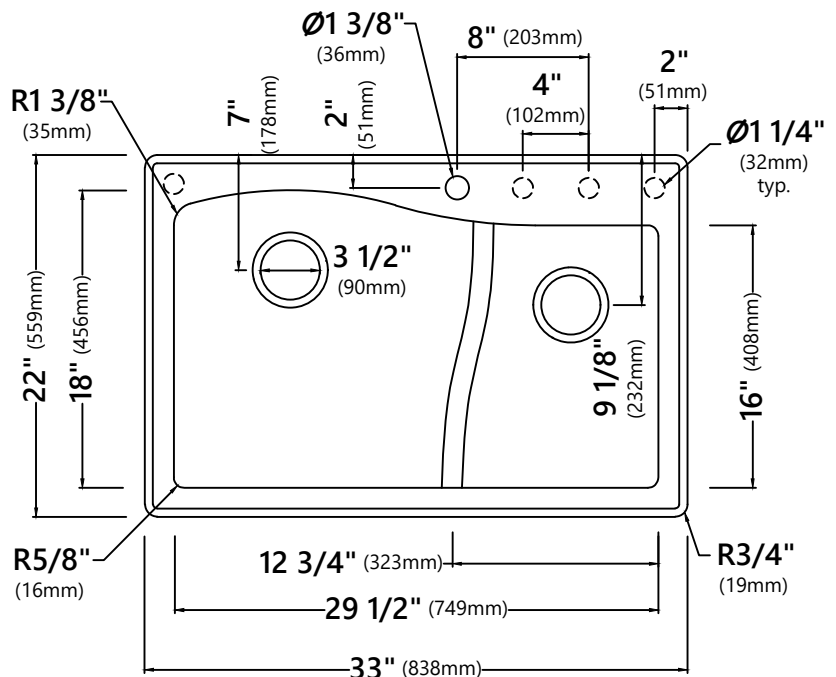

KGD-442

33 Inch Dual Mount Double Bowl Granite Kitchen Sink

Kräus®

SPECIFICATION SHEET

Sink Dimensions

Overall Dimensions: 33" x 22"
Bowl Dimensions: 29 1/2" x 18"
Larger Bowl Depth: 10"
Smaller Bowl Depth: 7 1/2"

Features

- Granite Composite Construction
- Dual Mount Double Bowl Sink
- 60/40 Split
- Required Minimum Cabinet Size: 36" Left to Right, 24" Front to Back
- Rear Off-Set Drains
- 3 1/2" Drain Openings

Accessories Included

- Mounting Hardware
- Cut-out Template

Available Colors

- Black
- Grey
- Brown
- White

CODES/STANDARDS:

Product Certification
cUPC certified

Note: Although Kraus granite and quartz composite sinks are highly heat resistant, placing hot items right from the stove or oven directly into the sink may cause surface discoloration. Consider using a trivet or rolling mat for extremely hot items to avoid potential heat damage.

Warranty

Kraus Limited Lifetime Warranty
see website for details www.kraususa.com