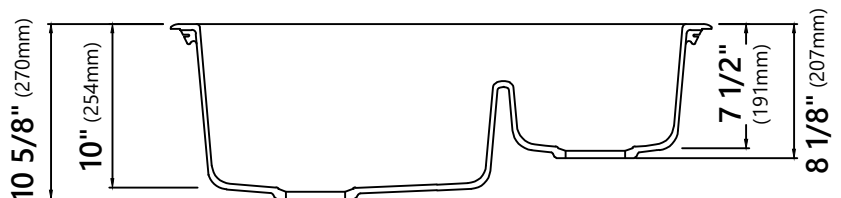

KGD-442

33 Inch Dual Mount Double Bowl Granite Kitchen Sink

Kräus®

SPECIFICATION SHEET

Sink Dimensions

Overall Dimensions: 33" x 22"
Bowl Dimensions: 29 1/2" x 18"
Larger Bowl Depth: 10"
Smaller Bowl Depth: 7 1/2"

Features

- Granite Composite Construction
- Dual Mount Double Bowl Sink
- 60/40 Split
- Required Minimum Cabinet Size: 36" Left to Right, 24" Front to Back
- Rear Off-Set Drains
- 3 1/2" Drain Openings

Accessories Included

- Mounting Hardware
- Cut-out Template

Available Colors

- Black
- Grey
- Brown
- White

CODES/STANDARDS:

Product Certification
cUPC certified

Note: Although Kraus granite and quartz composite sinks are highly heat resistant, placing hot items right from the stove or oven directly into the sink may cause surface discoloration. Consider using a trivet or rolling mat for extremely hot items to avoid potential heat damage.

Warranty

Kraus Limited Lifetime Warranty
see website for details www.kraususa.com