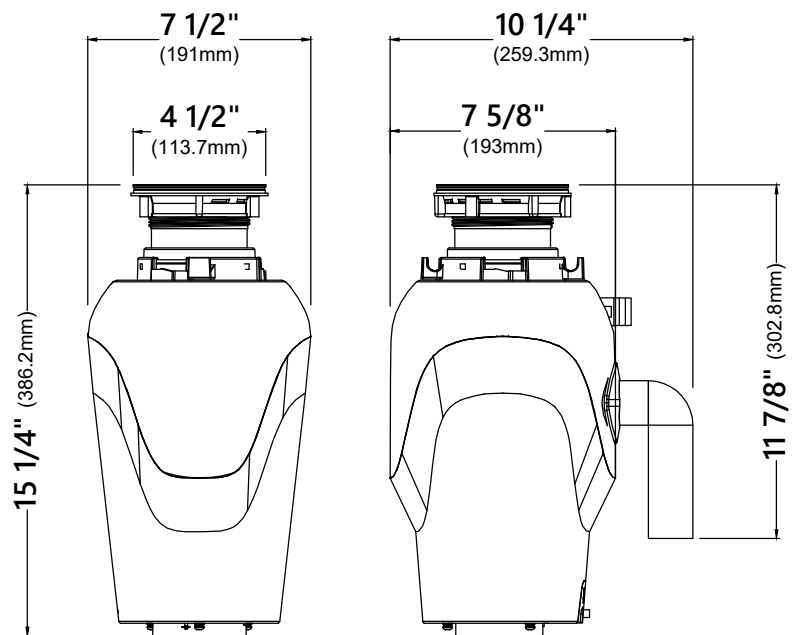

KWD100-75

Garbage Disposal

Garbage Disposal Dimensions

Overall Dimensions: 7 1/2" x 10 1/4" x 15 1/4"

Features

- 3/4 Horsepower
- 3800RPM Motor Speed
- Permanent Magnet Motor Type
- 40.6 oz. Grind Chamber Capacity
- Stainless Steel Jam Resistant Grinding System
- Continuous Feed
- Sound Insulated
- Splash Guard
- Sink Stopper
- Anti-Vibration Mount
- Easy Mount System
- Manual Reset Overload
- Connection to Dishwasher
- 1 1/2" Drain Connection

Specifications

- Voltage 110V 60Hz
- Amperage 5A
- On/Off Control Wall Switch

Available Colors

- Black
- White

CODES/STANDARDS:

Product Certification
cUPC, ETL and ISTA certified

Warranty

Kraus Limited 5 Year Warranty
see website for details www.kraususa.com