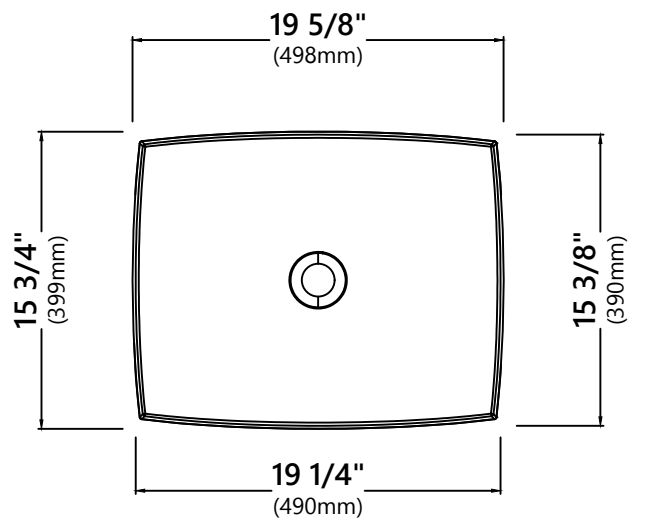

KSV-3MW

Composite Bathroom Sink

Sink Dimensions

Overall Dimensions: 19 5/8" x 15 3/4" x 4 3/8"

Bowl Dimensions: 19 1/4" x 15 3/8"

Sink Depth: 2 3/4"

Features

- Composite Solid Surface
- Rectangular Vessel Sink
- 1 3/4" Drain Hole Size
- Without Overflow

Available Colors

- Matte White

Accessories Included

- Sponge
- Buffing Paper

Optional Accessories

- Pop-Up Drain PU-10
- Grid Drain PU-12

CODES/STANDARDS:

Product Certification

cUPC
ADA

Warranty

Kraus Limited Lifetime Warranty

see website for details www.kraususa.com