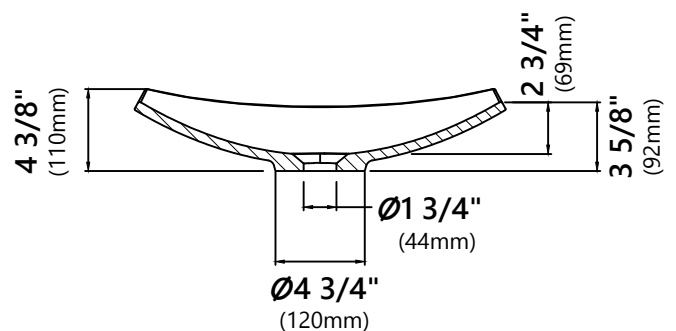

KSV-3MW

Composite Bathroom Sink

Sink Dimensions

Overall Dimensions: 19 5/8" x 15 3/4" x 4 3/8"

Bowl Dimensions: 19 1/4" x 15 3/8"

Sink Depth: 2 3/4"

Features

- Composite Solid Surface
- Rectangular Vessel Sink
- 1 3/4" Drain Hole Size
- Without Overflow

Available Colors

- Matte White

Accessories Included

- Sponge
- Buffing Paper

Optional Accessories

- Pop-Up Drain PU-10
- Grid Drain PU-12

CODES/STANDARDS:

Product Certification

cUPC
ADA

Warranty

Kraus Limited Lifetime Warranty

see website for details www.kraususa.com