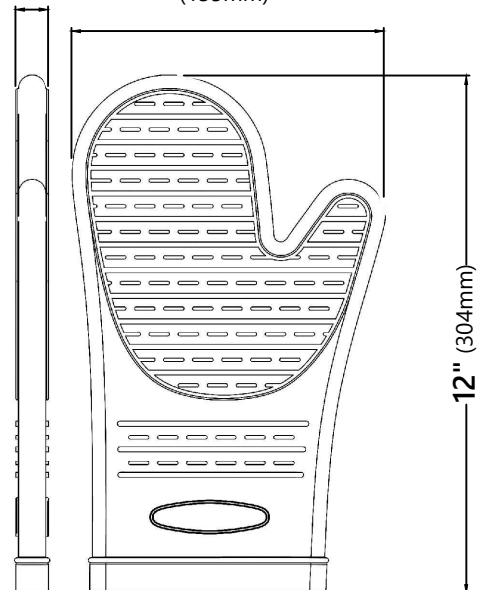

#### Oven Mitt Dimensions

Overall Dimensions: 12" x 5 3/8"

#### Warranty

Kraus 1 Year Limited Warranty

see website for details [www.kraususa.com](http://www.kraususa.com)

3/4"  
(19mm)

5 3/8"  
(135mm)