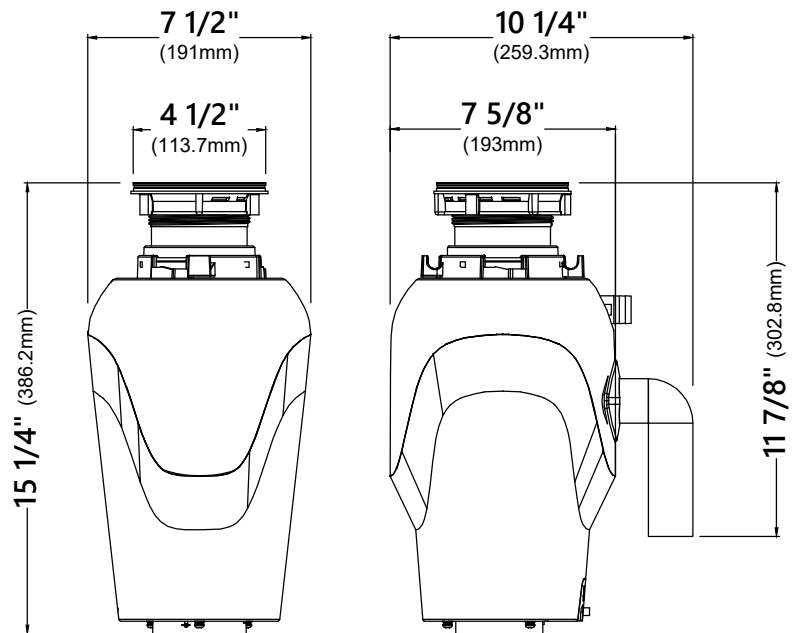

KWD100-75

Garbage Disposal

Garbage Disposal Dimensions

Overall Dimensions: 7 1/2" x 10 1/4" x 15 1/4"

Features

- 3/4 Horsepower
- 3800RPM Motor Speed
- Permanent Magnet Motor Type
- 40.6 oz. Grind Chamber Capacity
- Stainless Steel Jam Resistant Grinding System
- Continuous Feed
- Sound Insulated
- Splash Guard
- Sink Stopper
- Anti-Vibration Mount
- Easy Mount System
- Manual Reset Overload
- Connection to Dishwasher
- 1 1/2" Drain Connection

Specifications

- Voltage 110V 60Hz
- Amperage 5A
- On/Off Control Wall Switch

Available Colors

- Black
- White

CODES/STANDARDS:

Product Certification
cUPC, ETL and ISTA certified

Warranty

Kraus Limited 5 Year Warranty
see website for details www.kraususa.com