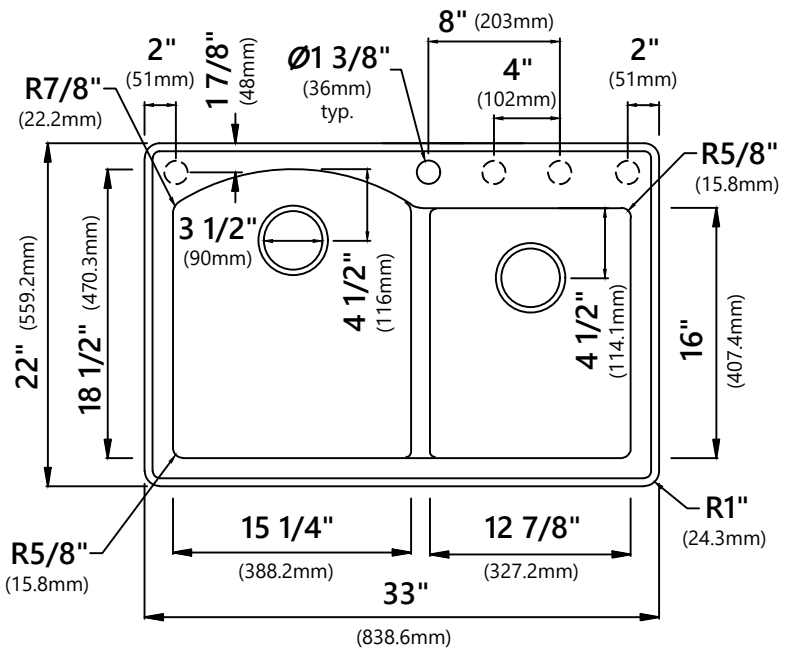

KGD-50

33 Inch Dual Mount Double Bowl Granite Kitchen Sink

Kräus®

SPECIFICATION SHEET

Sink Dimensions

Overall Dimensions: 33" x 22"

Larger Bowl Dimensions: 15 1/4" x 18 1/2"

Smaller Bowl Dimensions: 12 7/8" x 16"

Bowl Depth: 8 7/8"

Features

- Granite Composite Construction
- Dual Mount Double Bowl Sink
- 60/40 Split
- Required Minimum Cabinet Size: 36" Left to Right, 24" Front to Back
- Rear Off-Set Drains
- 3 1/2" Drain Openings

Accessories Included

- Strainer ST-2 x2
- Mounting Hardware
- Cut-out Template
- Silicone Mitt KSM-1BLACK
- Silicone Trivet KST-1BLACK

Available Colors

- Black
- Grey

CODES/STANDARDS:

Product Certification

ASME A112.19.3/CSA B45.4, cUPC certified

Note: Although Kraus granite and quartz composite sinks are highly heat resistant, placing hot items right from the stove or oven directly into the sink may cause surface discoloration. Consider using a trivet or rolling mat for extremely hot items to avoid potential heat damage.

Warranty

Kraus Limited Lifetime Warranty
see website for details www.kraususa.com