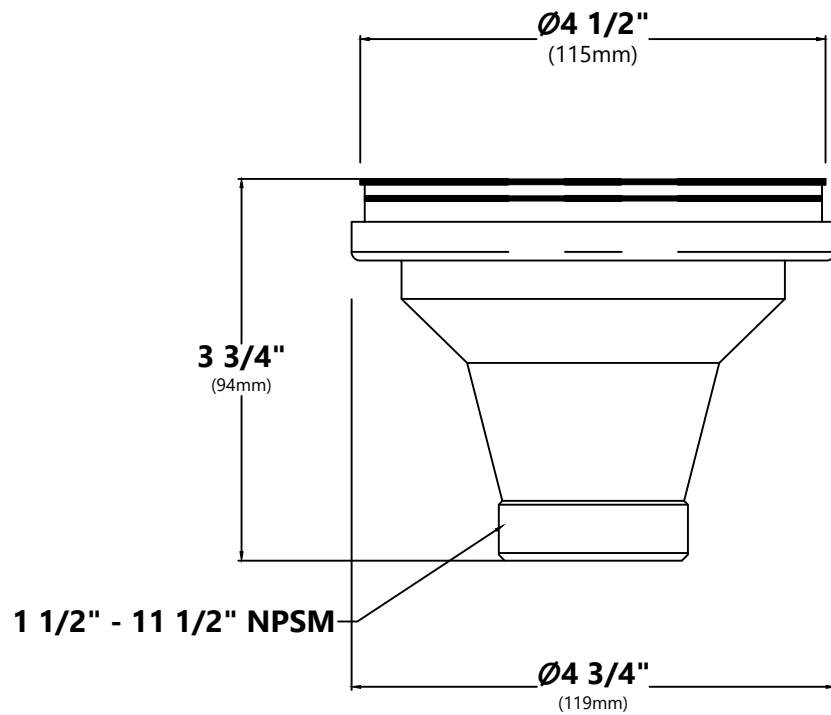

Warranty

Kraus 1 Year Limited Warranty

see website for details www.kraususa.com