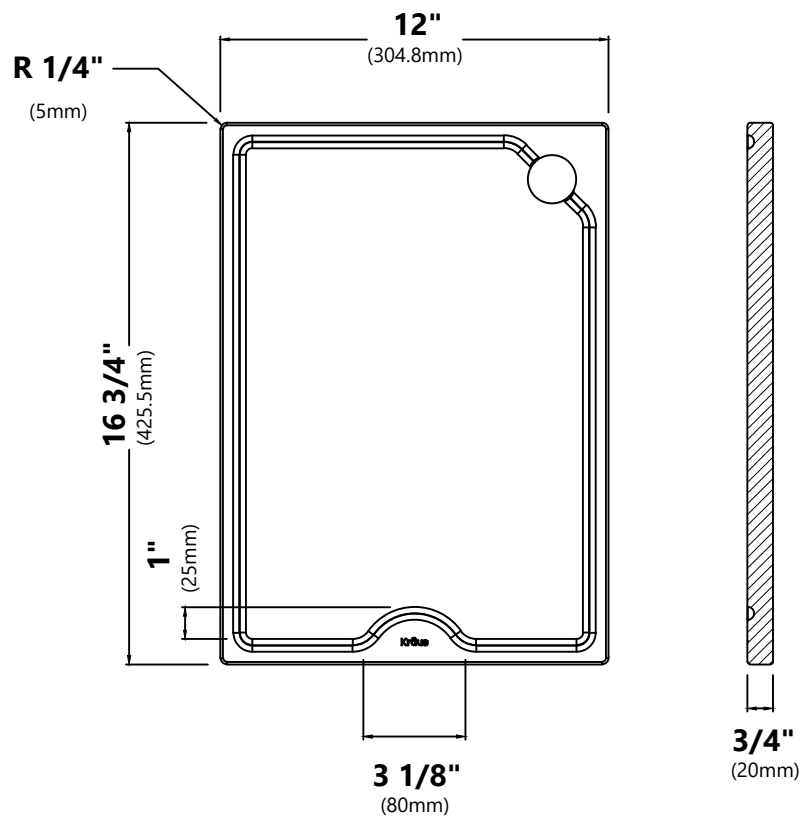

Warranty

Kraus One Year Limited Warranty

see website for details www.kraususa.com