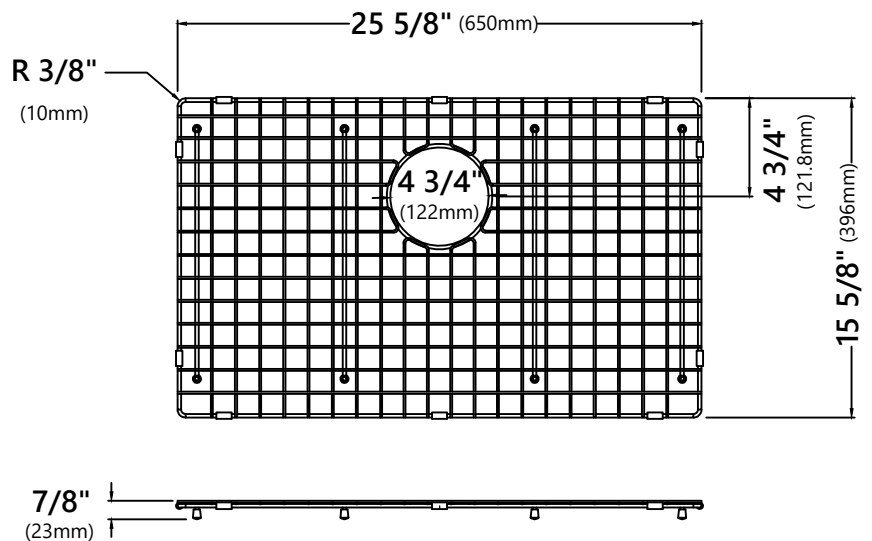

Warranty

Kraus One Year Limited Warranty

see website for details www.kraususa.com