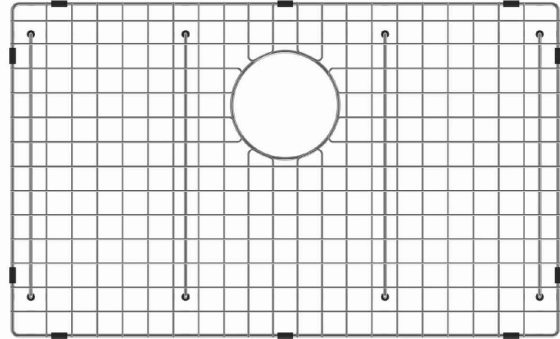

KBG-UN1-28

Stainless Steel Kitchen Sink Bottom Grid

Grid Dimensions

Overall Dimensions: 25 5/8" x 15 5/8" x 7/8"

Features

- Commercial grade stainless steel construction
- For Use with the KWT310-28, KWU100-28 and KHT300-28 kitchen sinks
- Protects bottom of sink from daily wear and tear
- Rubber feet provide additional protection