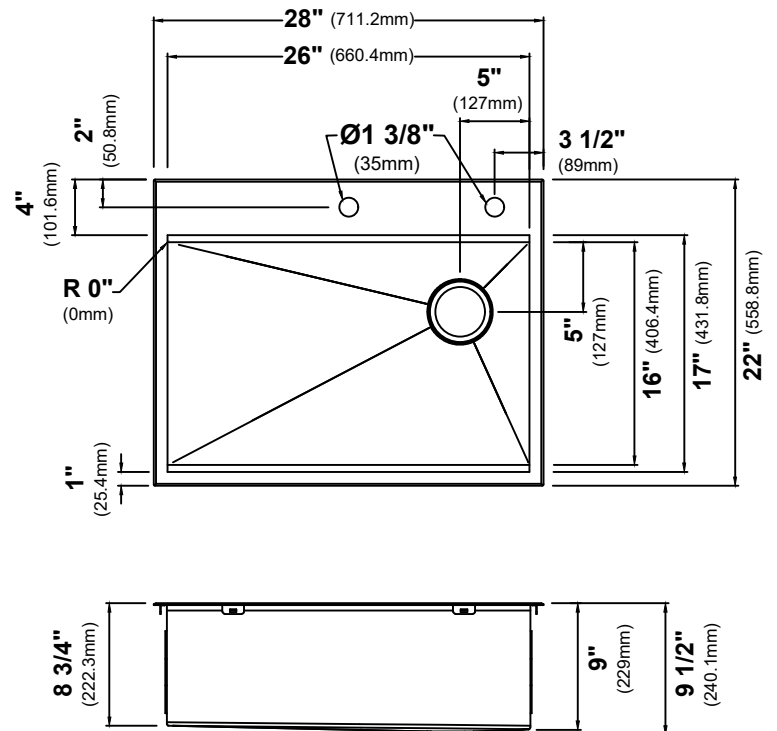

KWT310-28

28 Inch Dual Mount Workstation Single Bowl Stainless Steel Kitchen Sink

Kräus®

SPECIFICATION SHEET

Sink Dimensions

Overall Dimensions: 28" x 22"

Bowl Dimensions: 26" x 16"

Sink Depth: 9"

Features

- 16 Gauge Stainless Steel Construction
- Dual Mount Single Bowl Sink
- Required Minimum Cabinet Size: 30" Left to Right, 24" Front to Back
- Rear Off-Set Drain
- 3 1/2" Drain Opening
- NoiseDefend Undercoating and Sound Dampening Pads

Accessories Included

- Strainer ST-1
- Cover Cap STC-2
- Bottom Grid KBG-UN1-28
- Cutting Board KCB-WS103BB
- Rolling Mat KRM-11BL
- Top Mount Cut-Out Template
- Top Mount Hardware

Optional Accessories

- Undermount Cut-Out Template
- Undermount Hardware

CODES/STANDARDS:

Product Certification

cUPC (ASME A112.19.3/CSA B45.4)

NOTE: Maximum countertop thickness for Top Mount installation is 1 1/2".

NOTE: It is not recommended to install this sink with a negative reveal. Doing so will prohibit the use of any workstation accessories as they will not fit.

Warranty

Kraus Limited Lifetime Warranty

see website for details www.kraususa.com

Kraus USA Customer Service

1.800.775.0703 | customerservice@kraususa.com

REV. January 26, 2021