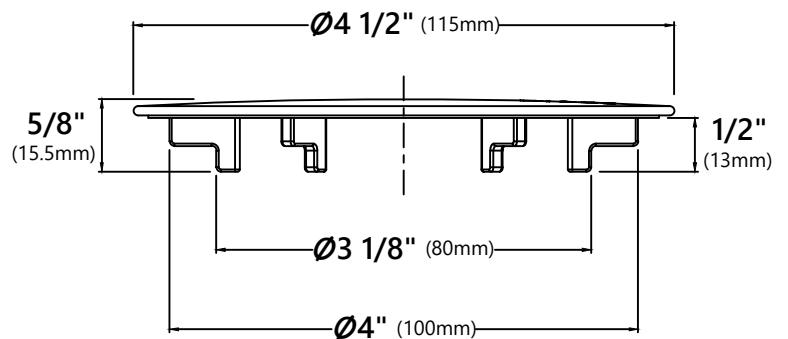

Warranty

Kraus 1 Year Limited Warranty

see website for details www.kraususa.com