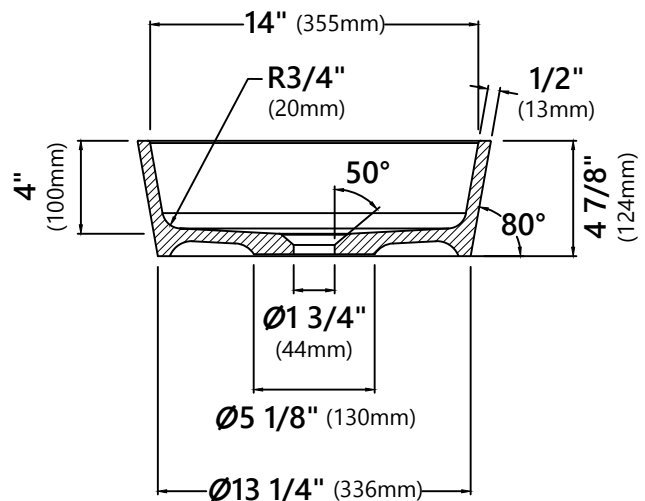

KSV-1MW

Composite Bathroom Sink

Sink Dimensions

Overall Dimensions: $\varnothing 15"$ x $4 \frac{7}{8}"$

Bowl Dimensions: $\varnothing 14"$

Sink Depth: 4"

Features

- Composite Solid Surface
- Round Vessel Sink
- 1 3/4" Drain Hole Size
- Without Overflow

Available Colors

- Matte White

Accessories Included

- Sponge
- Buffing Paper

Optional Accessories

- Pop-Up Drain PU-10
- Grid Drain PU-12

CODES/STANDARDS:

Product Certification

cUPC
ADA

Warranty

Kraus Limited Lifetime Warranty

see website for details www.kraususa.com