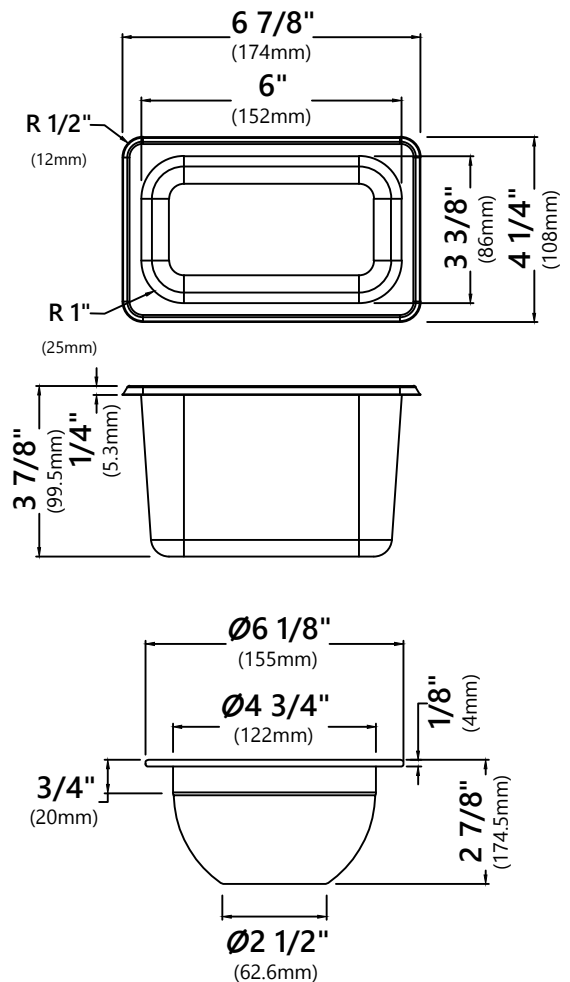

Warranty

Kraus One Year Limited Warranty

see website for details www.kraususa.com

Kraus USA Customer Service
1.800.775.0703 | customerservice@kraususa.com

REV. July 2, 2019