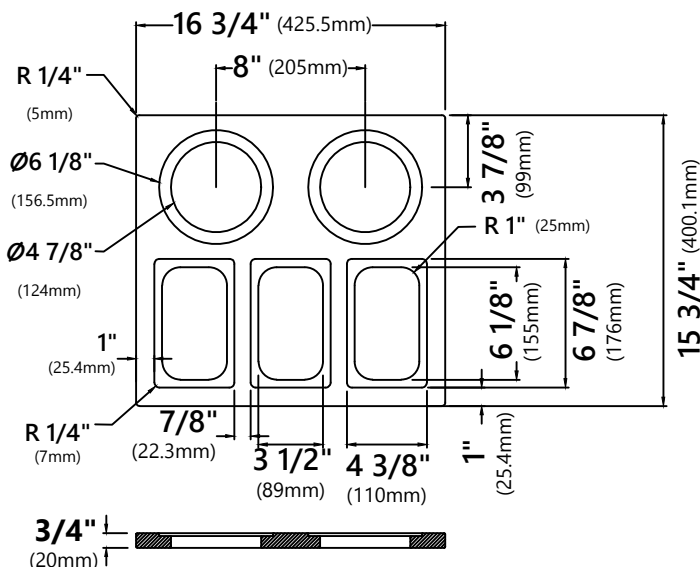

Warranty

Kraus One Year Limited Warranty

see website for details www.kraususa.com

Kraus USA Customer Service
1.800.775.0703 | customerservice@kraususa.com

REV. July 2, 2019