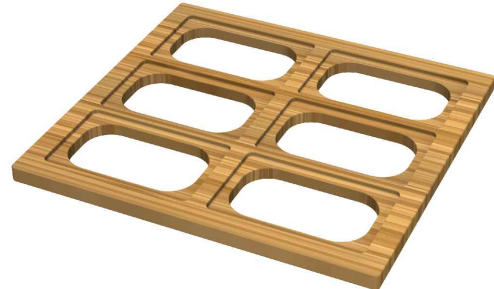

KSC-1004

Serving Board and Stainless Steel Serving Bowl Set

Kräus®

SPECIFICATION SHEET

KSB-104 Serving Board Dimensions

Overall Dimensions: 16 3/4" x 15 3/4" x 3/4"

Features

- Designed to Use with KWU120-36 and KWU120-45 kitchen sinks
- BPA-free and FDA-approved

KBW-3 Bowl Dimensions

Overall Dimensions: 6 7/8" x 4 1/4" x 3 7/8"

Features

- Durable 304 Stainless Steel Construction
- Satin Polish