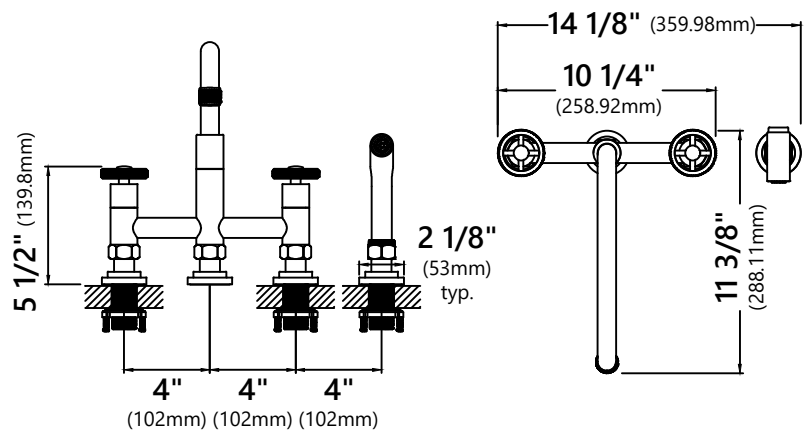

KPF-3125

Industrial Bridge Kitchen Faucet

Faucet Dimensions

Overall Height: 11 3/8" - 12 3/8" *adjustable
Spout Height: 8 3/8" - 9 3/8" *adjustable
Spout Reach: 9 3/4"

Features

- Bridge Faucet
- Brass Construction
- Lead Free Brass Waterway
- 360° Swivel Spout
- Flow Rate: 1.8 gpm (6.8L/min) @ 60 psi
- 3 or 4 Hole Installation
- Stream Function with Optional Side Sprayer
- Quarter Turn Ceramic Disk Cartridge
- 24" Integrated Nylon Waterlines
- Dome Shaped Screen Washer
- Quick Connect Sprayer Hose
- 13 3/4" Hose Length
- Connections 3/8" Compression
- Max Deck Thickness: 2 1/2"
- TPI of aerator in the Sprayer - M22 x 1

Available Finishes

- Spot Free Stainless Steel
- Matte Black
- Matte Black/Red
- Brushed Gold
- Matte Black/Grey Color Changing

CODES/STANDARDS:

Product Certification

cUPC (ASME A112.18.1/CSA B125.1)
NSF/ANSI Standard 61 and 372 certified by IAPMO
CAL GREEN, CEC, DOE