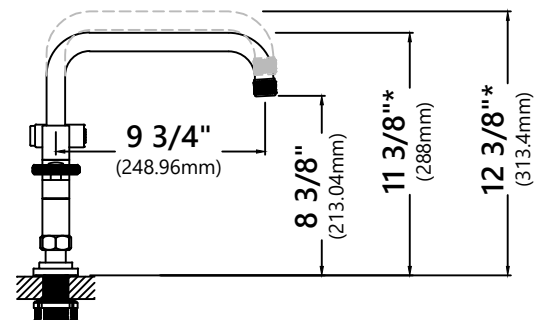

KPF-3125

Industrial Bridge Kitchen Faucet

Faucet Dimensions

Overall Height: 11 3/8" - 12 3/8" *adjustable
 Spout Height: 8 3/8" - 9 3/8" *adjustable
 Spout Reach: 9 3/4"

Features

- Bridge Faucet
- Brass Construction
- Lead Free Brass Waterway
- 360° Swivel Spout
- Flow Rate: 1.8 gpm (6.8L/min) @ 60 psi
- 3 or 4 Hole Installation
- Stream Function with Optional Side Sprayer
- Quarter Turn Ceramic Disk Cartridge
- 24" Integrated Nylon Waterlines
- Dome Shaped Screen Washer
- Quick Connect Sprayer Hose
- 13 3/4" Hose Length
- Connections 3/8" Compression
- Max Deck Thickness: 2 1/2"
- TPI of aerator in the Sprayer - M22 x 1

Warranty

Kraus Limited Lifetime Warranty
 see website for details www.kraususa.com

FF-101

Industrial Drinking Water Filtration Faucet

Faucet Dimensions

Overall Height: 11"
 Spout Height: 9 3/8"
 Spout Reach: 5 3/8"

Features

- Filter Faucet
- Brass Construction
- Lead Free Brass Waterway
- Flow Rate: 1.0 gpm (3.79L/min) @ 60 psi
- Stream Function
- Quarter Turn Ceramic Disk Cartridge
- 3/8" Push In Water Supply Connection
- Max Deck Thickness: 3 1/16"
- Fits Most Under-Counter Drinking Water Systems