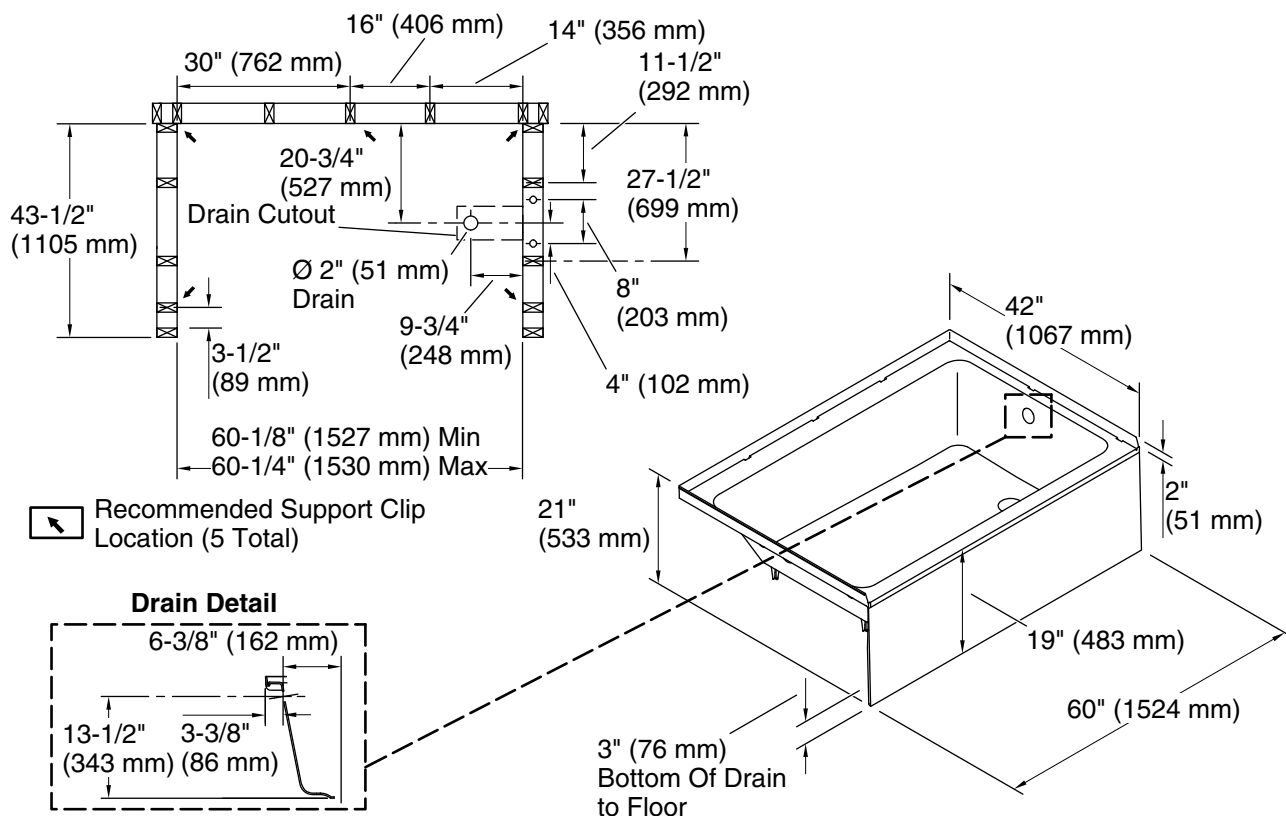

Material

- Made from solid Vikrell® material for strength, durability, and lasting beauty

Installation

- Alcove
- Right drain
- Above-floor-drain (AFD) rough-in

Recommended Products/Accessories

71514100 60" x 42" Vikrell® bath/shower wall set

Color	Code	Description
-------	------	-------------

	0	White
---	---	-------

Technical Information

All product dimensions are nominal.

Drain location: Right
 Weight: 72.6 lbs (32.9 kg)
 Water depth: 11-1/2" (292 mm)
 Water capacity: 65.8 gal (249.1 L)
 Minimum flat for door: 3" (76 mm)