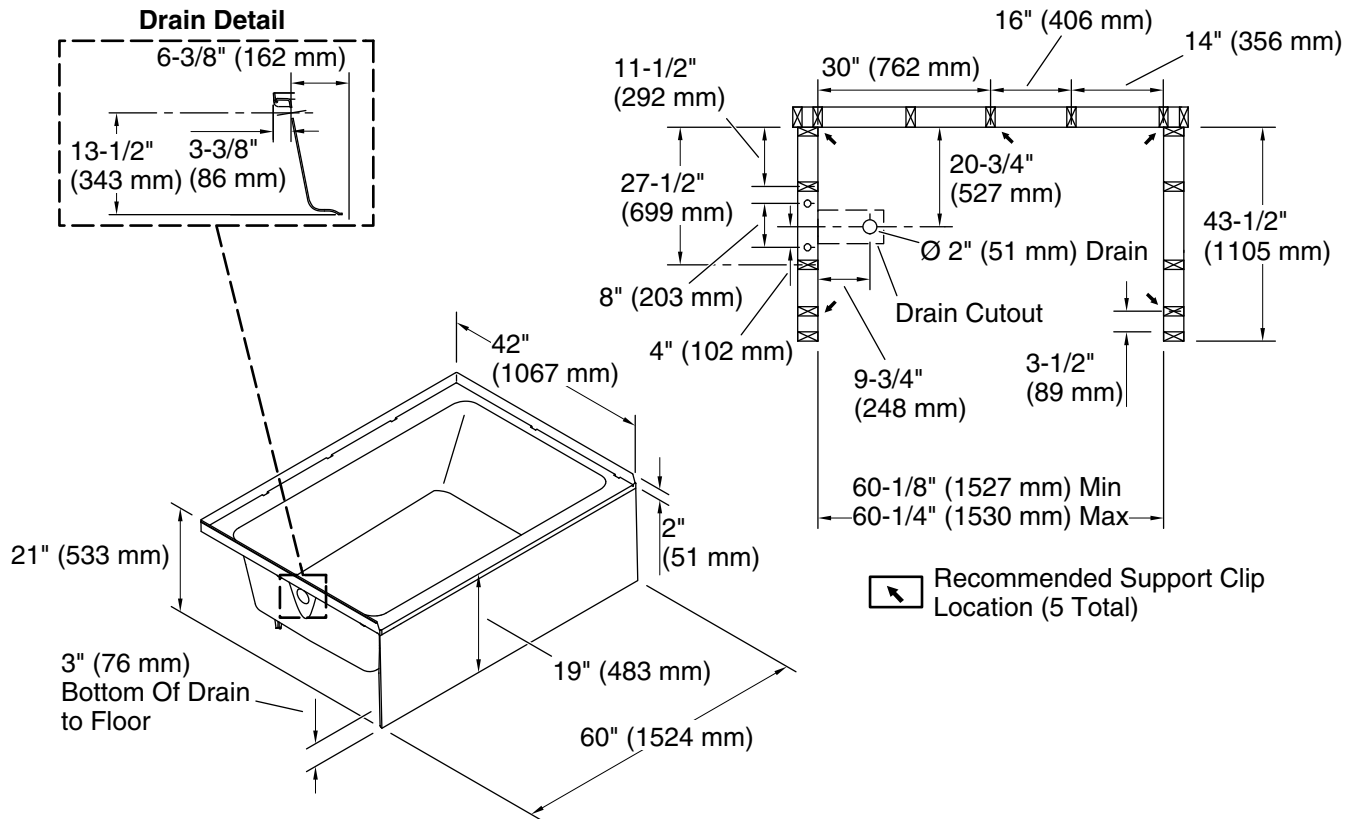

Forum™

60" x 42" above-floor-drain Vikrell® alcove bath, left drain
71631112

Features

- Deep rectangular bath with modern aesthetic
- Durable high-gloss finish provides a smooth, shiny surface that is easy to clean
- Integral lumbar support
- Integral flat apron with minimalist design
- Integral flange provides superior water containment and simplifies alcove installation
- Textured bottom surface

Material

- Made from solid Vikrell® material for strength, durability, and lasting beauty

Installation

- Alcove
- Left drain
- Above-floor-drain (AFD) rough-in

Recommended Products/Accessories

71514100 60" x 42" Vikrell® bath/shower wall set

Color	Code	Description
-------	------	-------------

	0	White
---	---	-------

Technical Information

All product dimensions are nominal.

Drain location:	Left
Weight:	72.6 lbs (32.9 kg)
Water depth:	11-1/2" (292 mm)
Water capacity:	65.8 gal (249.1 L)
Minimum flat for door:	3" (76 mm)