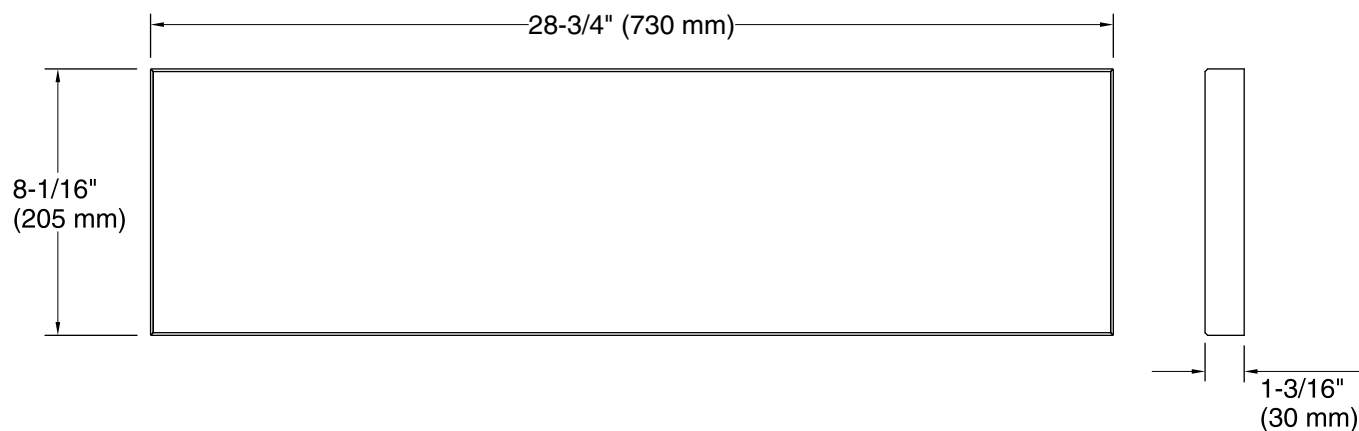

Technical Information

All product dimensions are nominal.

Notes

Install this product according to the installation instructions.