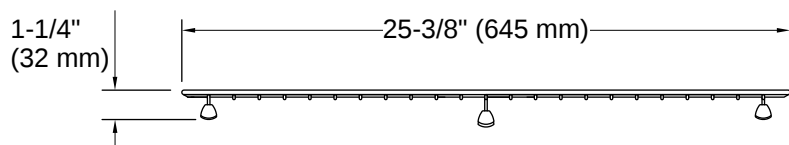

Installation Notes

Install this product according to the installation instructions.