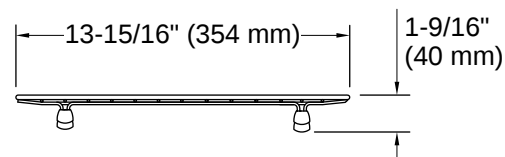

Installation Notes

Install this product according to the installation instructions.