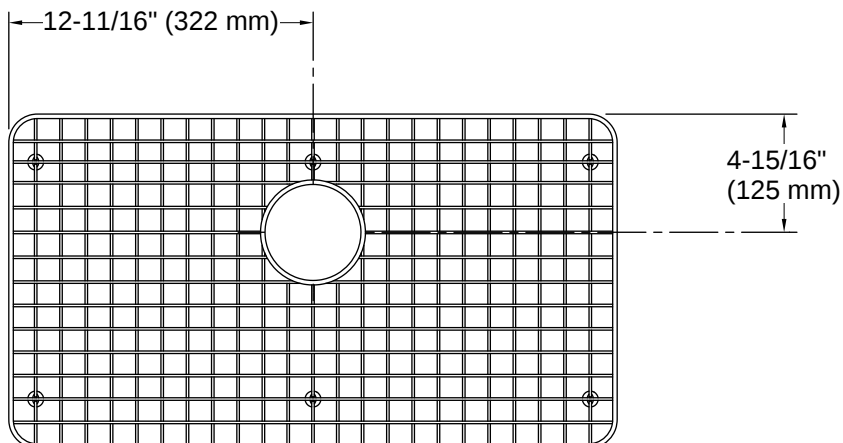

Installation Notes

Install this product according to the installation instructions.