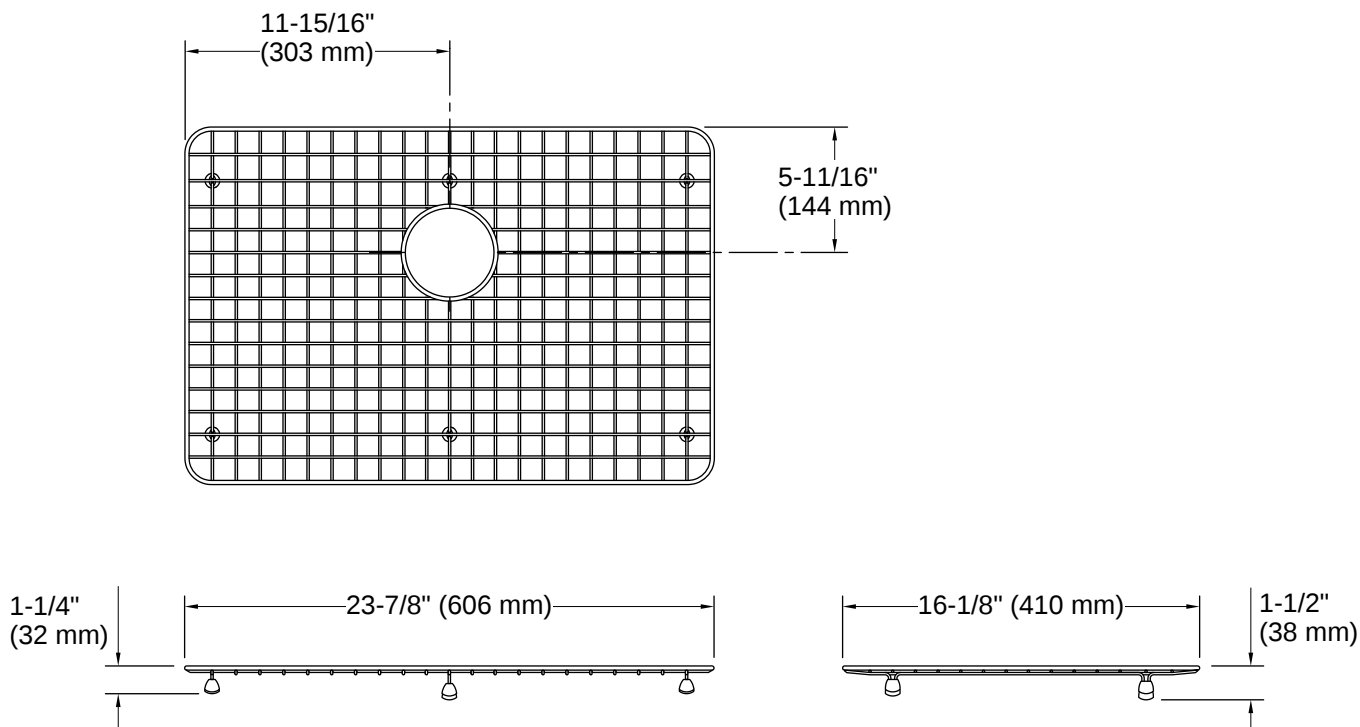

Installation Notes

Install this product according to the installation instructions.