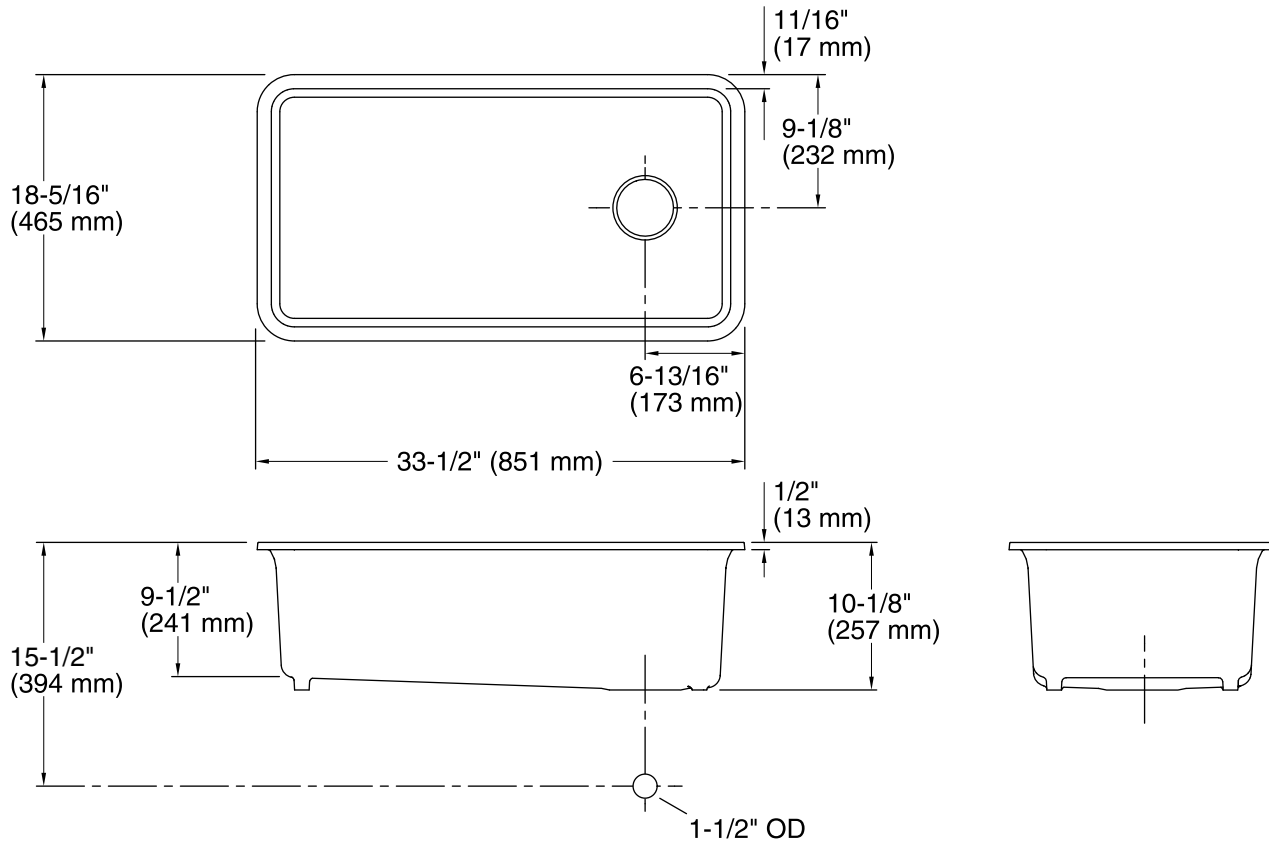

Features

- No faucet holes.
- Includes cutout templates.
- Single basin.
- Reversible.
- Includes 1 sink rack.

Material

- KOHLER Neoroc material.

Installation

- Fits minimum 36-inch base cabinet width.
- Under-mount installation.

Recommended Accessories

K-9000 P-Trap

Optional Accessories

K-5192 Sink Rack
K-8801 Sink Strainer

Components

Product includes:
K-5196 Sink Rack

Codes/Standards

CSA B45.5/IAPMO Z124

Technical Information

All product dimensions are nominal.

Bowl configuration:	Single
Installation:	Under-mount
Bowl area (Only)	Length: 30-9/16" (777 mm) Width: 15-3/8" (391 mm) Bowl depth: 9-1/2" (241 mm) Water depth: 9-1/2" (241 mm)
Drain hole:	3-7/8" (98 mm)
Template:	1256394-7, required, included

Notes

Install this product according to the installation instructions.

Allow a minimum of 2" (51 mm) clearance around the sink rim for clip attachment.