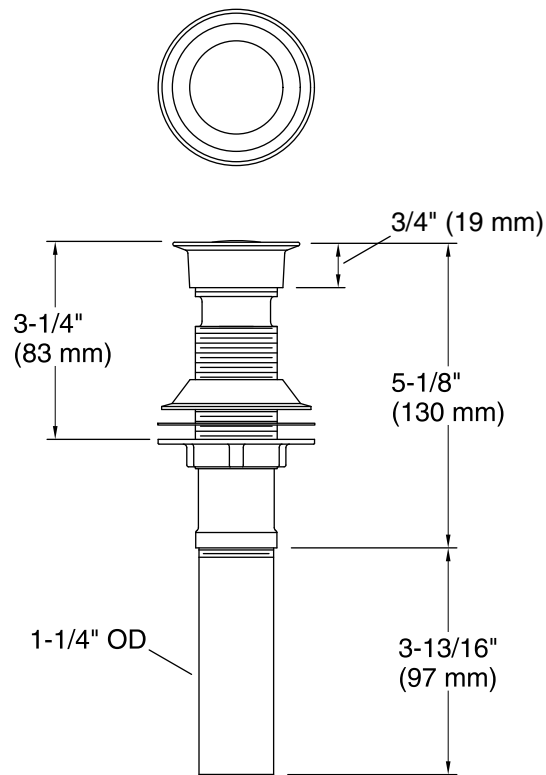

Features

- Solid brass construction for durability and reliability.
- Without overflow.
- 1-1/4" connection.
- Fluid design lines for ease of cleaning.

Codes/Standards

ASME A112.18.2/CSA B125.2

KOHLER® One-Year Limited Warranty

Technical Information

All product dimensions are nominal.

Notes

Install this product according to the installation guide.