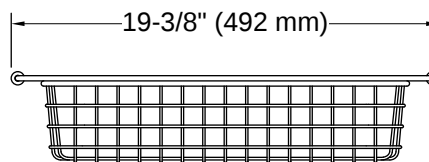

Installation Notes

Install this product according to the installation instructions.