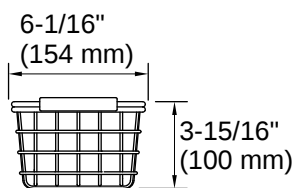

Installation Notes

Install this product according to the installation instructions.