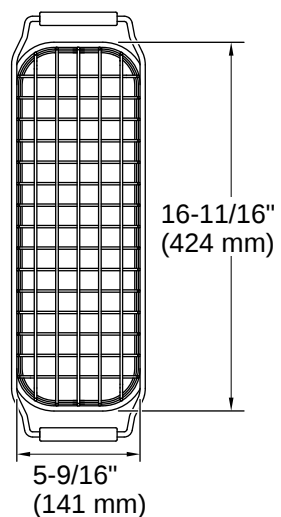

Installation Notes

Install this product according to the installation instructions.