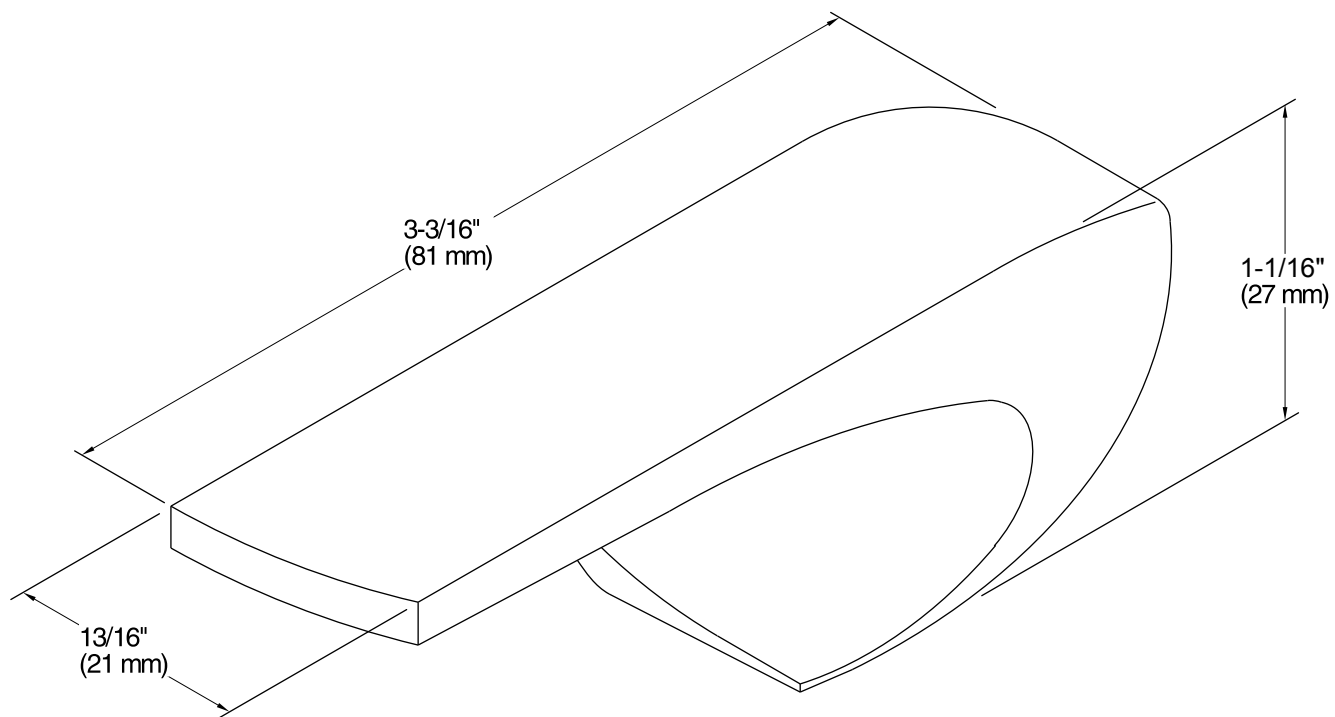

Features

- Left-hand trip lever.
- Solid-brass construction for durability.
- KOHLER finishes resist corrosion and tarnish.
- For use with K-3810 and K-3811 Santa Rosa Comfort Height toilets.

Codes/Standards

Technical Information

All product dimensions are nominal.