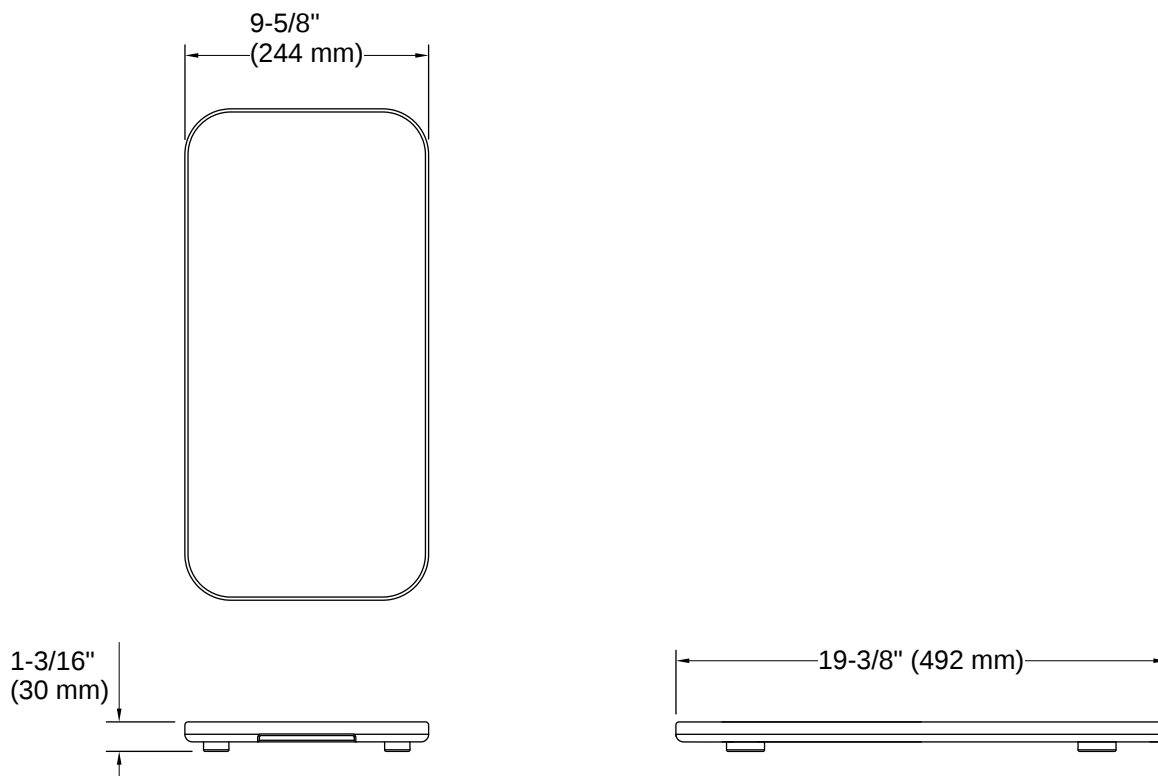

Installation Notes

Install this product according to the installation instructions.