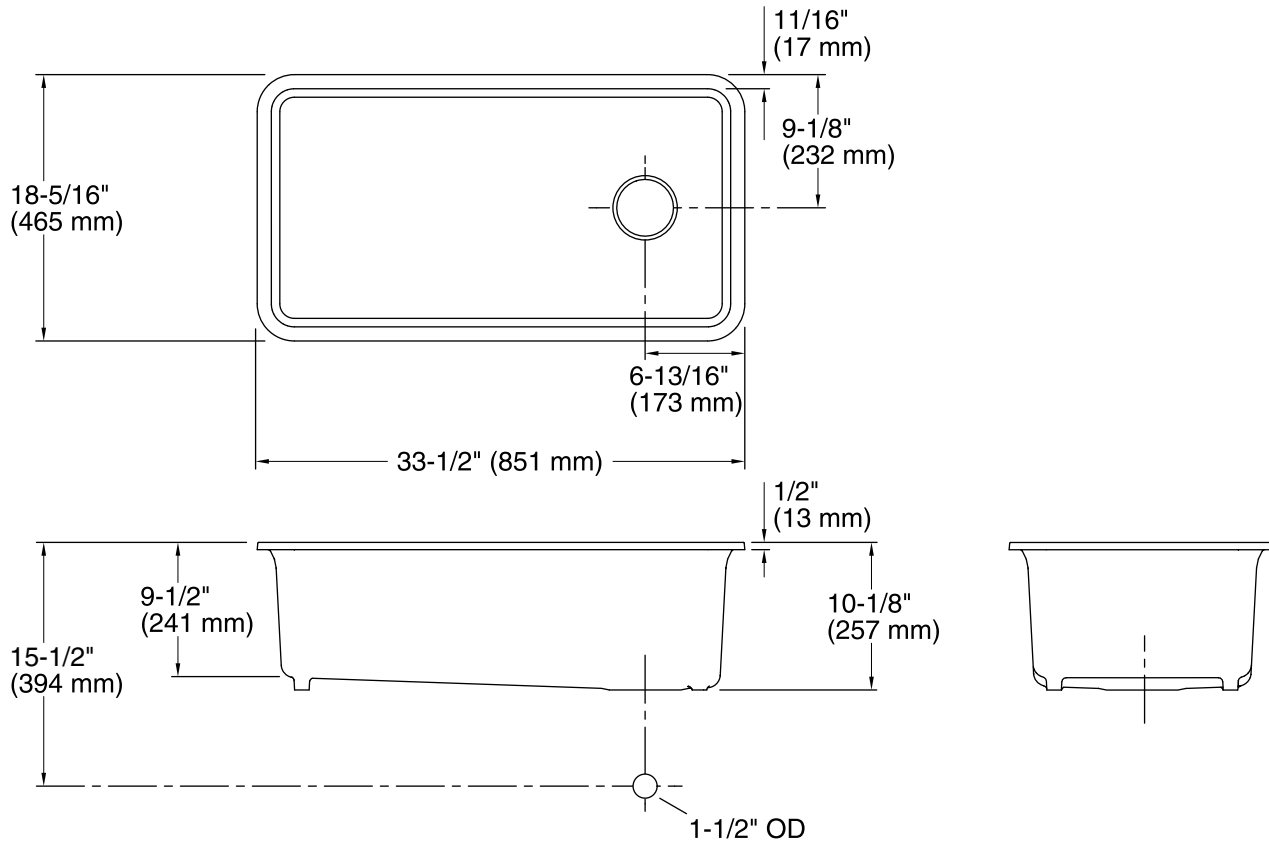

Features

- No faucet holes.
- Includes cutout templates.
- Single basin.
- Reversible.
- Includes 1 sink rack.

Material

- KOHLER Neoroc material.

Installation

- Fits minimum 36-inch base cabinet width.
- Under-mount installation.
- Strainer not included.

Color	Code	Description
	CM1	Neoroc® Matte Black
	CM2	Neoroc® Matte Brown
	CM3	Matte Toupe
	CM4	Matte Grey
	CM6	

Technical Information

All product dimensions are nominal.

Bowl configuration:	Single
Installation:	Under-mount
Min. base cabinet width:	36" (914 mm)
Bowl area (Only):	Length: 30-9/16" (777 mm) Width: 15-3/8" (391 mm) Bowl depth: 9-1/2" (241 mm) Water depth: 9-1/2" (241 mm)
Drain hole:	3-7/8" (98 mm)
Template:	1256394-7, required, included

Notes

Install this product according to the installation instructions.

Allow a minimum of 2" (51 mm) clearance around the sink rim for clip attachment.