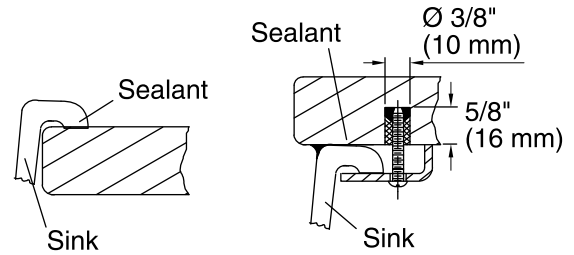

Iron/Tones®
 Top-/Under-Mount Kitchen Sink
K-6584

Features

- 18-inch minimum base cabinet width.
- Single bowl.
- 7-1/2-inch depth.
- No faucet holes.

Material

- KOHLER® enameled cast iron.

Installation

- Top-mount or under-mount.

Top-Mount Installation

Under-Mount Installation

Technical Information

All product dimensions are nominal.

Bowl configuration:	Single
Installation:	Top-mount, Under-mount
Min. base cabinet width:	18" (457 mm)
Bowl area:	Length: 14" (356 mm) Width: 16" (406 mm) Bowl depth: 7-1/2" (191 mm)
Drain hole:	3-7/8" (98 mm)
Template:	114332-7, required, included