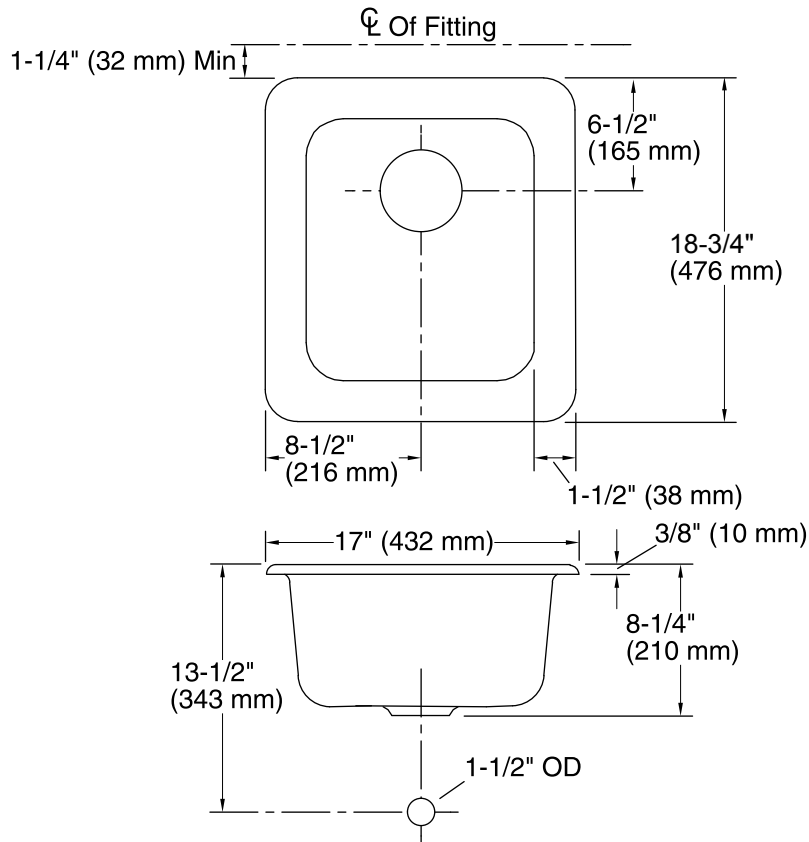

Iron/Tones®
 Top-/Under-Mount Kitchen Sink
K-6584

Features

- 18-inch minimum base cabinet width.
- Single bowl.
- 7-1/2-inch depth.
- No faucet holes.

Material

- KOHLER® enameled cast iron.

Installation

- Top-mount or under-mount.

Top-Mount Installation

Under-Mount Installation

Technical Information

All product dimensions are nominal.

Bowl configuration:	Single
Installation:	Top-mount, Under-mount
Min. base cabinet width:	18" (457 mm)
Bowl area:	Length: 14" (356 mm) Width: 16" (406 mm) Bowl depth: 7-1/2" (191 mm)
Drain hole:	3-7/8" (98 mm)
Template:	114332-7, required, included

Notes

Install this product according to the installation instructions.

Refer to install instructions included with fixture before beginning installation.

Supplied bowl clamp assemblies require 1" (25 mm) minimum countertop thickness. Installer must supply hardware for thinner countertops.

For multiple bowl under-mount installations, a minimum distance of 3-3/8" (86 mm) is required between bowls. Countertop supplier to determine required support.