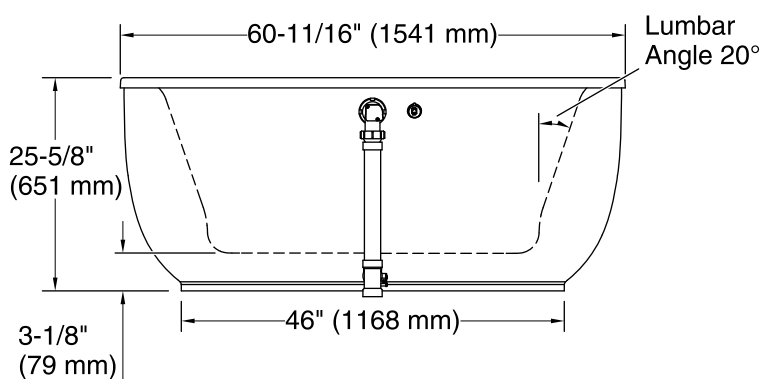

Features

- Freestanding design creates a striking focal point in your bathing area.
- Integral lumbar support.
- Wide ledge on one side is ideal for deck-mount faucet and/or handshower.
- 16" soaking depth.
- Textured bottom surface.
- Center drain.
- 60-11/16" (1541 mm) x 33-13/16" (859 mm) x 25-5/16" (643 mm)

Available Color/Finishes

Color tiles intended for reference only.

Color Code Description

	0	White
	96	Biscuit

No change in measurements if connected with drain illustrated. (K-37386)

☐ Recommended Faucet Location

Recommended Faucet Hole Location

Technical Information

All product dimensions are nominal.

Installation:	Freestanding
Drain location:	Center
Basin area, bottom:	39-5/8" x 23-5/8" (1006 mm x 599 mm)
Basin area, top:	49-9/16" x 25-1/2" (1259 mm x 648 mm)
Weight:	170 lbs (77.1 kg)
Minimum floor load:	49.8 lbs/ft ² (243.1 kg/m ²)
Water depth:	16" (406 mm)
Water capacity:	60 gal (227.1 L)
Template:	Footprint, 1364288, not required, not included