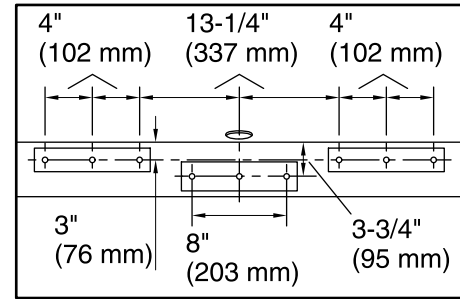

Features

- Freestanding design creates a striking focal point in your bathing area.
- Integral lumbar support.
- Wide ledge on one side is ideal for deck-mount faucet and/or handshower.
- 16" soaking depth.
- Textured bottom surface.
- Center drain.
- 60-11/16" (1541 mm) x 33-13/16" (859 mm) x 25-5/16" (643 mm)

Available Color/Finishes

Color tiles intended for reference only.

Color Code Description

	0	White
	96	Biscuit

No change in measurements if connected with drain illustrated. (K-37386)

☐ Recommended Faucet Location

Recommended Faucet Hole Location

Technical Information

All product dimensions are nominal.

Installation:	Freestanding
Drain location:	Center
Basin area, bottom:	39-5/8" x 23-5/8" (1006 mm x 599 mm)
Basin area, top:	49-9/16" x 25-1/2" (1259 mm x 648 mm)
Weight:	170 lbs (77.1 kg)
Minimum floor load:	49.8 lbs/ft ² (243.1 kg/m ²)
Water depth:	16" (406 mm)
Water capacity:	60 gal (227.1 L)
Template:	Footprint, 1364288, not required, not included