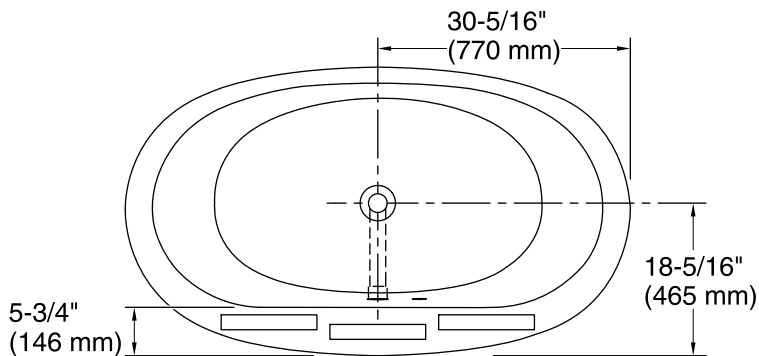

Features

- Freestanding design creates a striking focal point in your bathing area.
- Integral lumbar support.
- Wide ledge on one side is ideal for deck-mount faucet and/or handshower.
- 16" soaking depth.
- Textured bottom surface.
- Center drain.
- 60-11/16" (1541 mm) x 33-13/16" (859 mm) x 25-5/16" (643 mm)

Available Color/Finishes

Color tiles intended for reference only.

Color Code Description

	0	White
	96	Biscuit

No change in measurements if connected with drain illustrated. (K-37386)

☐ Recommended Faucet Location

Recommended Faucet Hole Location

Technical Information

All product dimensions are nominal.

Installation:	Freestanding
Drain location:	Center
Basin area, bottom:	39-5/8" x 23-5/8" (1006 mm x 599 mm)
Basin area, top:	49-9/16" x 25-1/2" (1259 mm x 648 mm)
Weight:	170 lbs (77.1 kg)
Minimum floor load:	49.8 lbs/ft ² (243.1 kg/m ²)
Water depth:	16" (406 mm)
Water capacity:	60 gal (227.1 L)
Template:	Footprint, 1364288, not required, not included