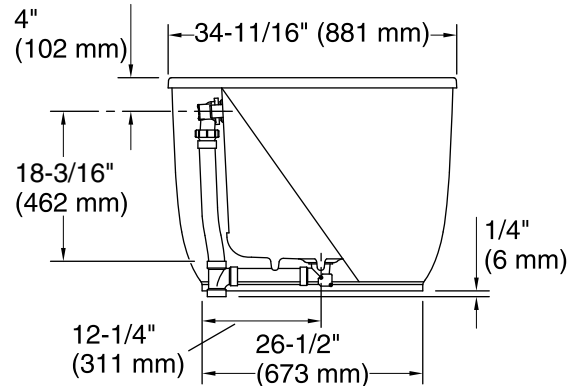

Features

- Freestanding design creates a striking focal point in your bathing area.
- Integral lumbar support.
- Wide ledge on one side is ideal for deck-mount faucet and/or handshower.
- 16" soaking depth.
- Textured bottom surface.
- Center drain.
- 60-11/16" (1541 mm) x 33-13/16" (859 mm) x 25-5/16" (643 mm)

Available Color/Finishes

Color tiles intended for reference only.

Color Code Description

	0	White
	96	Biscuit

No change in measurements if connected with drain illustrated. (K-37386)

☐ Recommended Faucet Location

Recommended Faucet Hole Location

Technical Information

All product dimensions are nominal.

Installation:	Freestanding
Drain location:	Center
Basin area, bottom:	39-5/8" x 23-5/8" (1006 mm x 599 mm)
Basin area, top:	49-9/16" x 25-1/2" (1259 mm x 648 mm)
Weight:	170 lbs (77.1 kg)
Minimum floor load:	49.8 lbs/ft ² (243.1 kg/m ²)
Water depth:	16" (406 mm)
Water capacity:	60 gal (227.1 L)
Template:	Footprint, 1364288, not required, not included

Notes

Measure your actual product for rough-in details.

Install this product according to the installation instructions.

The hot water supply should be 70% of the capacity of the bath or greater. Installations will vary.