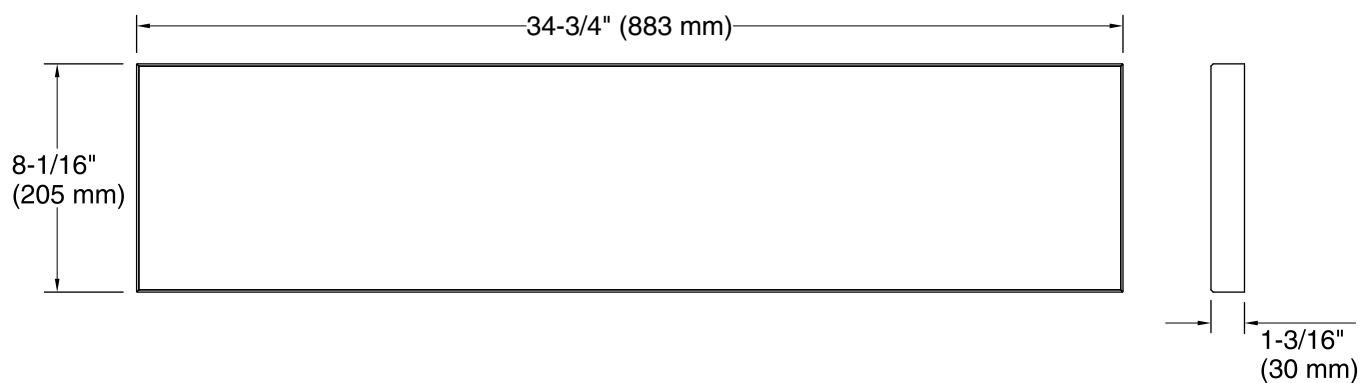

Technical Information

All product dimensions are nominal.

Notes

Install this product according to the installation instructions.