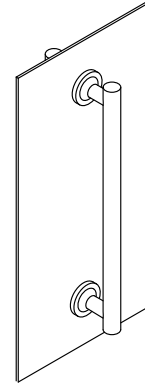

Features

- Generous 14" (356 mm) handle length
- Double handle opens door from the inside and outside of the shower
- For use with heavy glass pivot shower doors
- Coordinates with other products in the Purist collection

Material

- Solid-brass construction for durability and reliability
- KOHLER finishes resist corrosion and tarnishing

Codes/Standards

None Applicable

KOHLER® One-Year Limited Warranty

See website for detailed warranty information.

Available Colors/Finishes

Color tiles intended for reference only.

Color	Code	Description
	CP	Polished Chrome
	SN	Vibrant® Polished Nickel
	AF	Vibrant® French Gold
	BN	Vibrant® Brushed Nickel
	BV	Vibrant® Brushed Bronze
	BGP	Vibrant Brushed Graphite
	DR	Deep Bronze