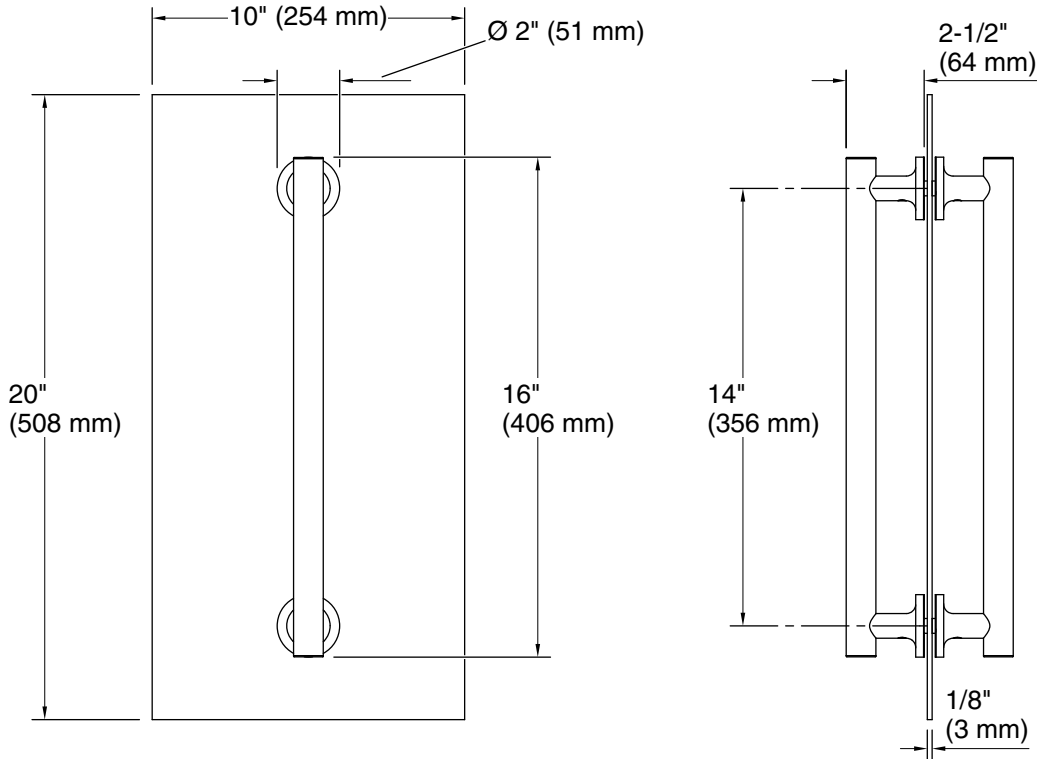

Features

- Generous 14" (356 mm) handle length
- Double handle opens door from the inside and outside of the shower
- For use with heavy glass pivot shower doors
- Coordinates with other products in the Purist collection

Technical Information

All product dimensions are nominal.

Material: Brass

Notes

Install this product according to the installation guide.

This handle is designed to be paired with the Heavy Glass Pivot shower doors. For custom installations, Ø 1/2" holes are required at the dimensions shown.