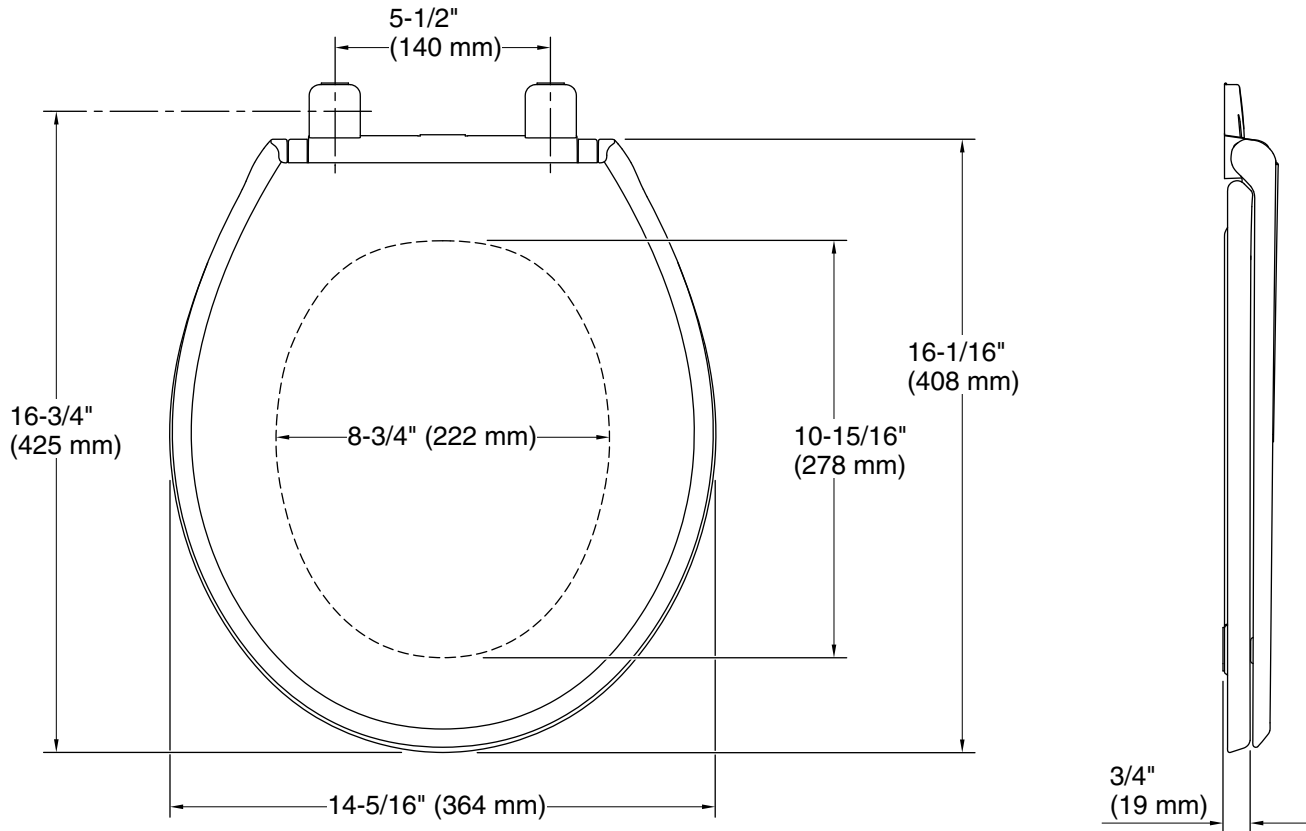

Available Colors/Finishes

Color tiles intended for reference only.

Color Code Description

	0	White
---	---	-------

Technical Information

All product dimensions are nominal.

- Seat shape type: Round-front
- Seat front type: Closed-front
- Seat-mounting holes: 5-1/2" (140 mm)