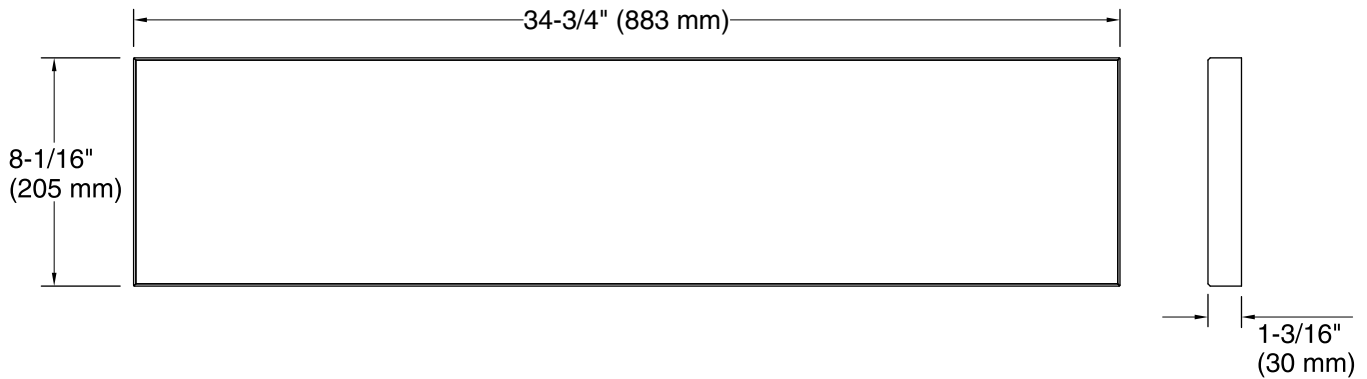

Technical Information

All product dimensions are nominal.

Notes

Install this product according to the installation instructions.