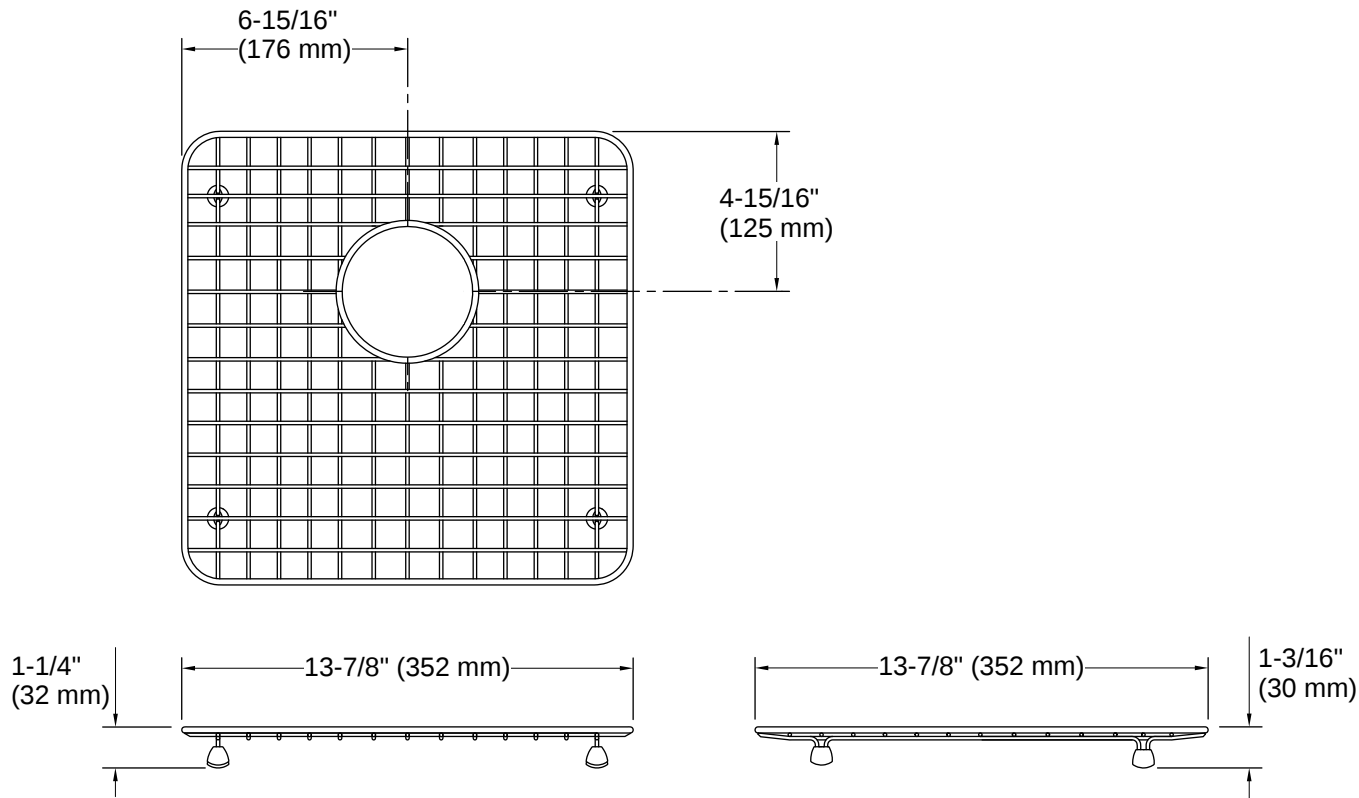

Installation Notes

Install this product according to the installation instructions.