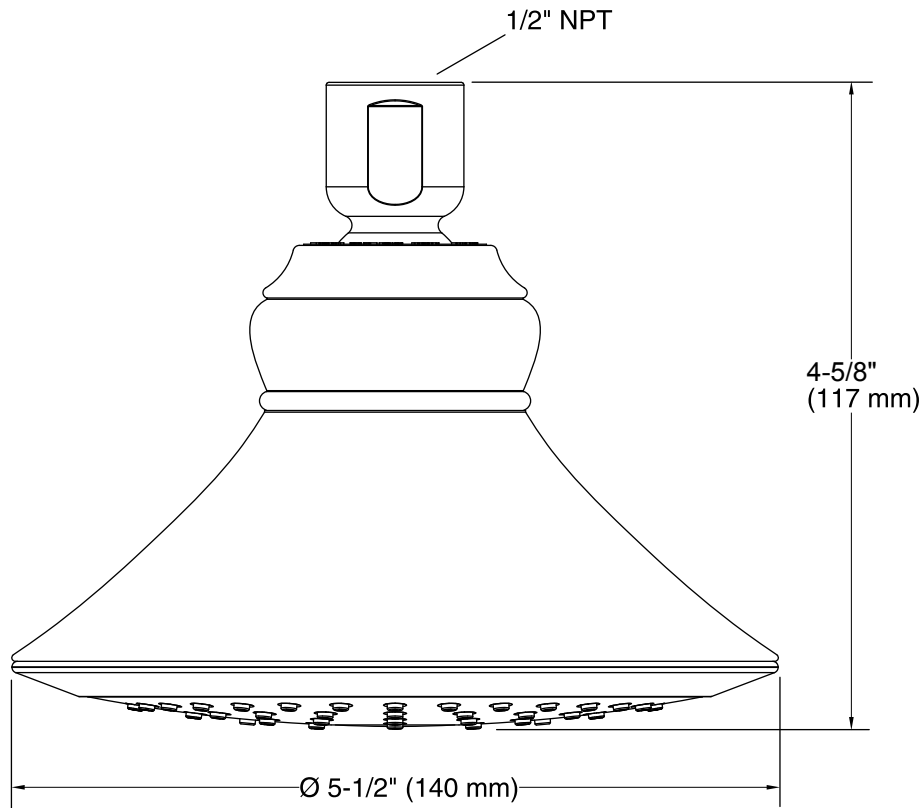

Technical Information

All product dimensions are nominal.

Showerhead/Body Spray:

Rated maximum flow: 2 gal/min (7.6 l/min)

Notes

Install this product according to the installation guide.