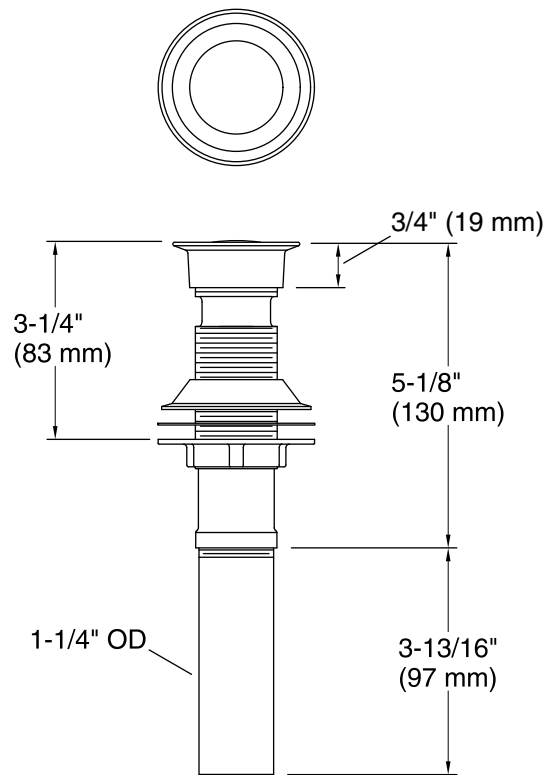

Features

- Solid brass construction for durability and reliability.
- With overflow.
- 1-1/4" connection.
- Fluid design lines for ease of cleaning.

Codes/Standards

ASME A112.18.2/CSA B125.2

KOHLER® One-Year Limited Warranty

Technical Information

All product dimensions are nominal.

Notes

Install this product according to the installation guide.