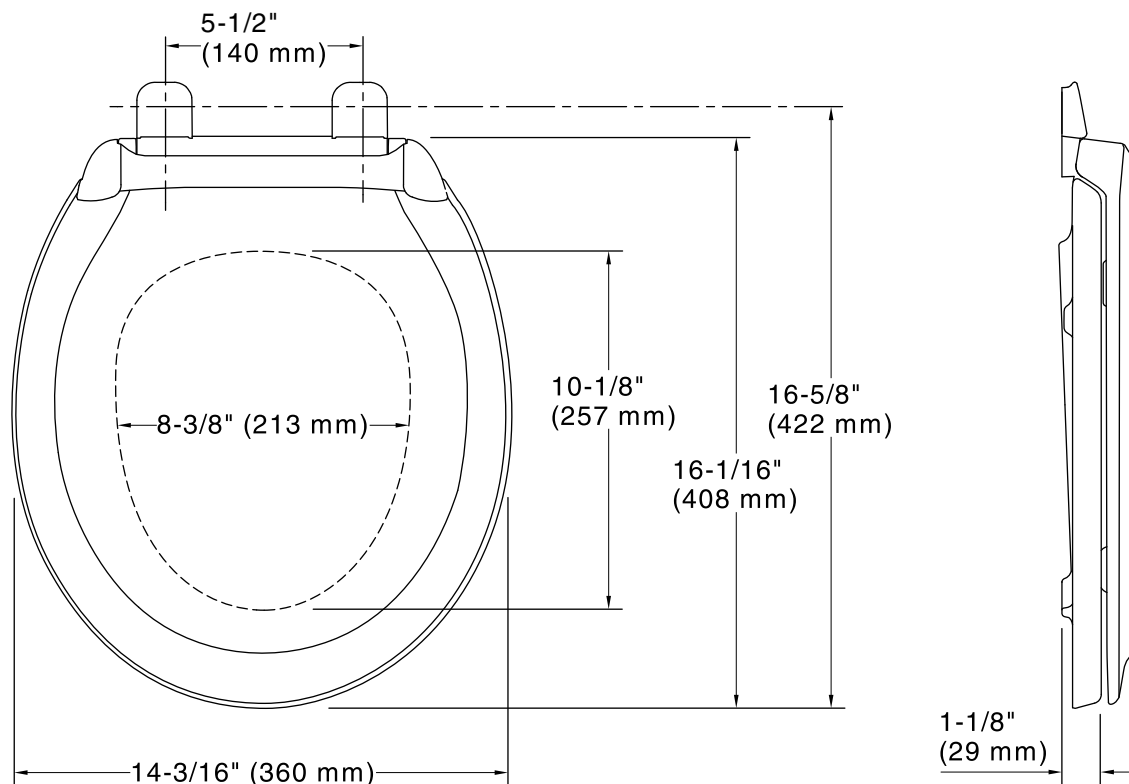

Rutledge® Quiet-Close™

Round-Front Toilet Seat

K-78052

Features

- Quiet-Close™ lid and ring prevents slamming.
- Quick-Release™ hinge caps snap open and seat pulls forward for removal.
- Quick-Attach™ stainless steel fastener allows for top-mount screwdriver only install.
- Grip-tight bumpers hold seat firmly in place.
- Contoured seat for user comfort.
- Round-front

Color	Code	Description
-------	------	-------------

	0	White
--	---	-------

Technical Information

All product dimensions are nominal.

Seat shape type: Round

Seat front type: Closed front

Seat hinge type: Quiet-Close™, Quick-Release™

Seat-mounting holes: 5-1/2" (140 mm)

Notes

Install this product according to the installation instructions.