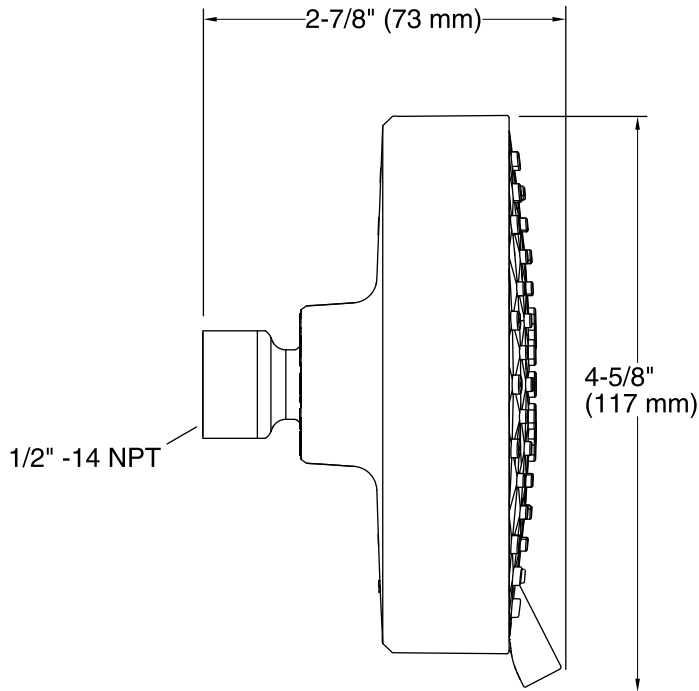

Features

- Showerhead features contemporary design.
- Advanced spray engine provides three alternate experiences: wide coverage, intense drenching, and targeted spray.
- Wide coverage spray produces an encompassing spray for everyday use.
- Intense drenching spray delivers a forceful spray ideal for rinsing soap from hair.
- Targeted spray is a focused stream for targeting sore muscles or use as a utility spray.
- Simple thumb tab allows for a smooth transition between sprays
- Spray nozzles cover full area of sprayhead.
- MasterClean™ sprayface is easy to clean.
- 2.0 gpm (gallons per minute) showerhead flow rate.
- 1/2-inch NPT connection.

Material

- KOHLER finishes resist corrosion and tarnishing.

Installation

- Wall-mount.

Water Conservation & Rebates

- WaterSense®-labeled 2.0-gpm handshowers use up to 20 percent less water than standard 2.5-gpm handshowers, while still meeting strict performance guidelines.
- This product can help a building earn Water Efficiency points in the LEED® Green Building Rating System.

Recommended Accessories

- K-7395 Shower Arm and Flange
- K-7397 Shower Arm and Flange

Codes/Standards

ASME A112.18.1/CSA B125.1
EPA WaterSense®
California Energy Commission (CEC)

Kohler Faucet Lifetime Limited Warranty

Technical Information

All product dimensions are nominal.

Showerhead:

Rated maximum flow: 2 gal/min (7.6 l/min)

Notes

Install this product according to the installation guide.