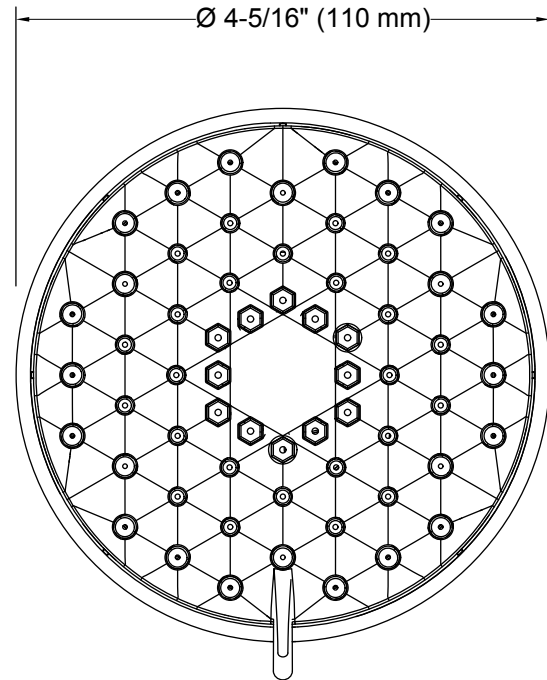

Features

- Showerhead features contemporary design.
- Advanced spray engine provides three alternate experiences: wide coverage, intense drenching, and targeted spray.
- Wide coverage spray produces an encompassing spray for everyday use.
- Intense drenching spray delivers a forceful spray ideal for rinsing soap from hair.
- Targeted spray is a focused stream for targeting sore muscles or use as a utility spray.
- Simple thumb tab allows for a smooth transition between sprays
- Spray nozzles cover full area of sprayhead.
- MasterClean™ sprayface is easy to clean.
- 2.0 gpm (gallons per minute) showerhead flow rate.
- 1/2-inch NPT connection.

Material

- KOHLER finishes resist corrosion and tarnishing.

Installation

- Wall-mount.

Water Conservation & Rebates

- WaterSense®-labeled 2.0-gpm handshowers use up to 20 percent less water than standard 2.5-gpm handshowers, while still meeting strict performance guidelines.
- This product can help a building earn Water Efficiency points in the LEED® Green Building Rating System.

Recommended Accessories

- K-7395 Shower Arm and Flange
- K-7397 Shower Arm and Flange

Codes/Standards

ASME A112.18.1/CSA B125.1
EPA WaterSense®
California Energy Commission (CEC)

Kohler Faucet Lifetime Limited Warranty

Technical Information

All product dimensions are nominal.

Showerhead:

Rated maximum flow: 2 gal/min (7.6 l/min)

Notes

Install this product according to the installation guide.