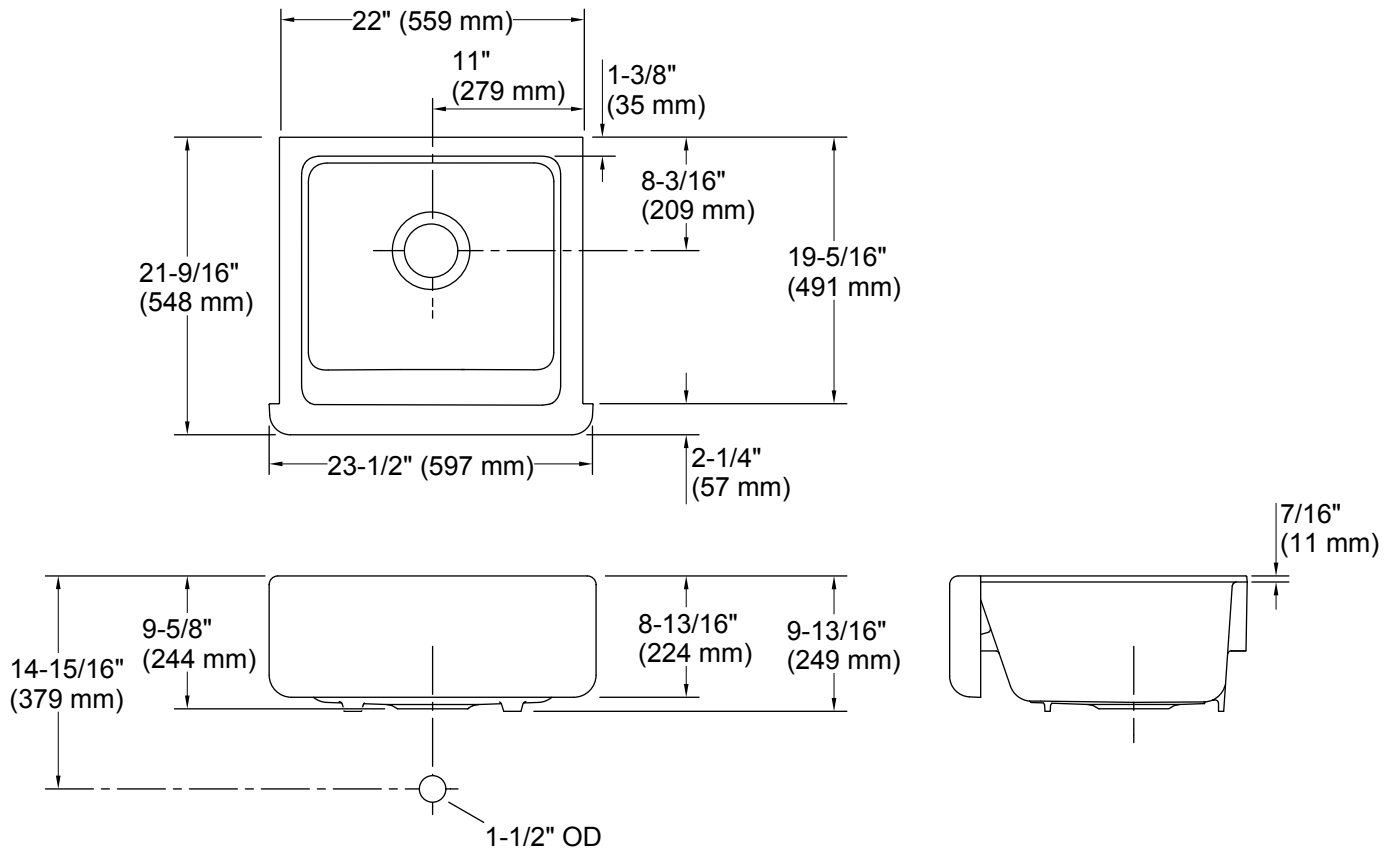

Whitehaven®
 24" Single Bowl Sink with Tall Apron
K-5665

Features

- Fits minimum 24-inch apron sink base cabinet.
- Single bowl.
- 9-inch depth.
- Self-Trimming apron overlaps the cabinet face for easy installation and beautiful results.
- No faucet holes.
- Center drain.
- Includes cutout templates.

Technical Information

All product dimensions are nominal.

Bowl configuration:	Single
Installation:	Under-mount
Min. base cabinet width:	24" (610 mm)
Bowl area (Only):	Length: 18-13/16" (477 mm) Width: 18-1/16" (459 mm) Bowl depth: 9" (229 mm) Water depth: 9" (229 mm)
Drain hole:	3-5/8" (92 mm)
Template:	1247417, required, included 1239229-7, required, included