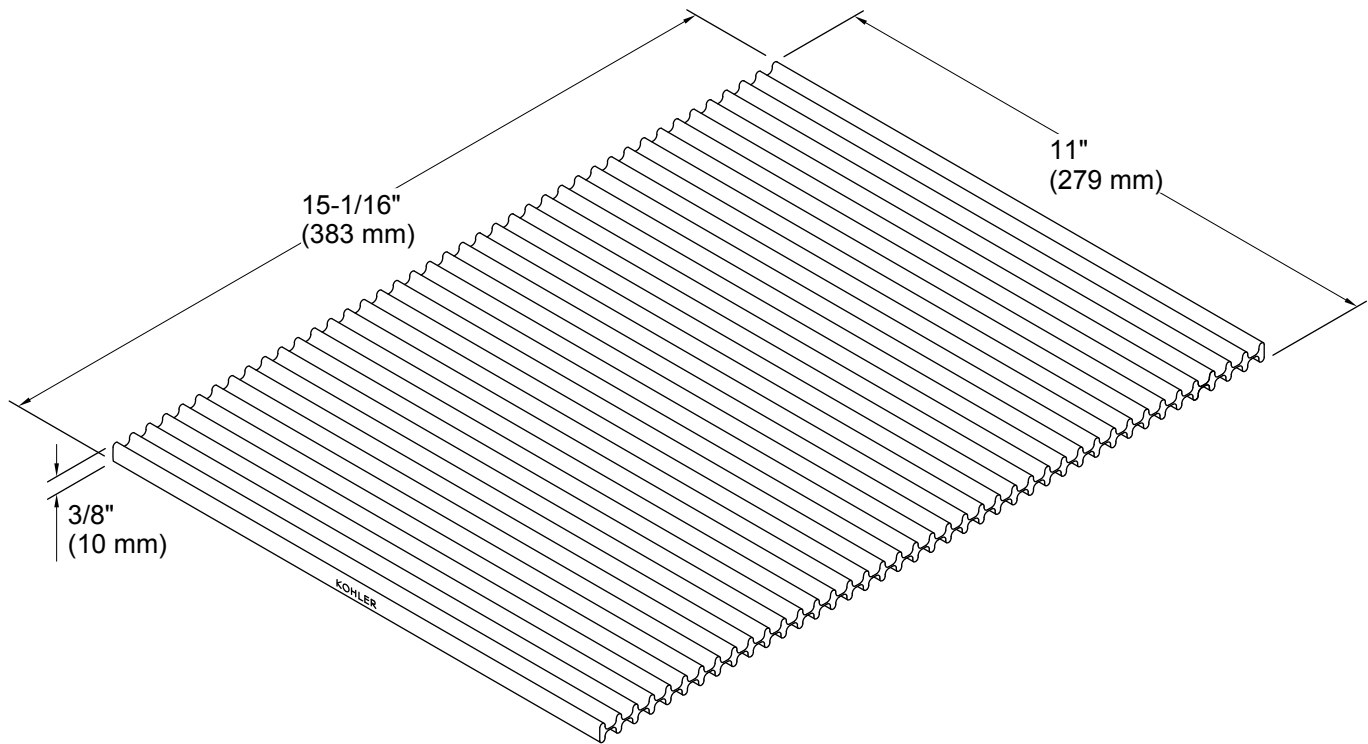

Features

- Large size accommodates dishes, pots, and pans for drying.
- Made of flexible, stain-resistant silicone.
- Rolls up for convenient storage.
- Heat-resistant to 500 degrees F.
- Dishwasher safe.
- 11" x 15" x 3/8".

Technical Information

All product dimensions are nominal.