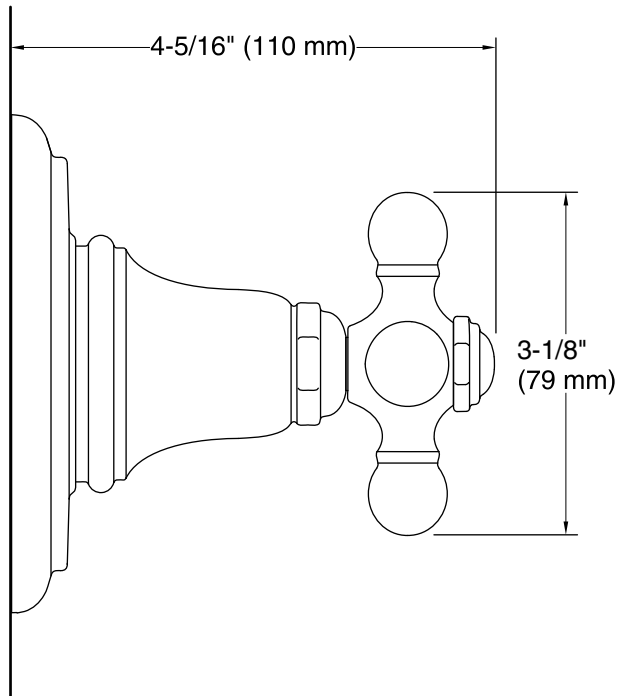

Technical Information

All product dimensions are nominal.

Notes

Install this product according to the installation instructions.

ADA compliant when installed to the specific requirements of these regulations.