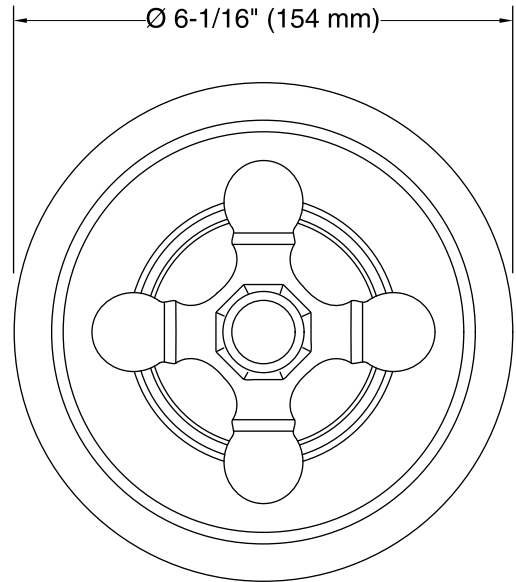

Technical Information

All product dimensions are nominal.

Notes

Install this product according to the installation instructions.

ADA compliant when installed to the specific requirements of these regulations.