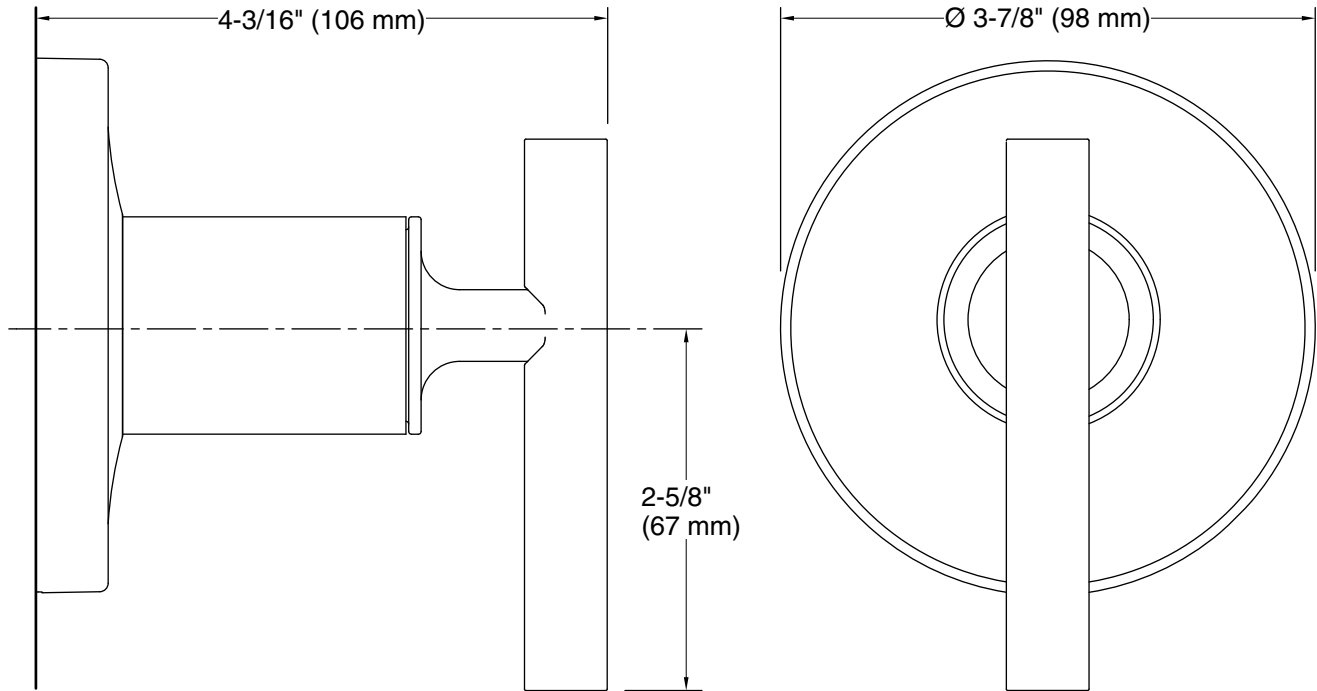

Technical Information

All product dimensions are nominal.

Notes

Install this product according to the installation instructions.

ADA, OBC, CSA B651 compliant when installed to the specific requirements of these regulations.