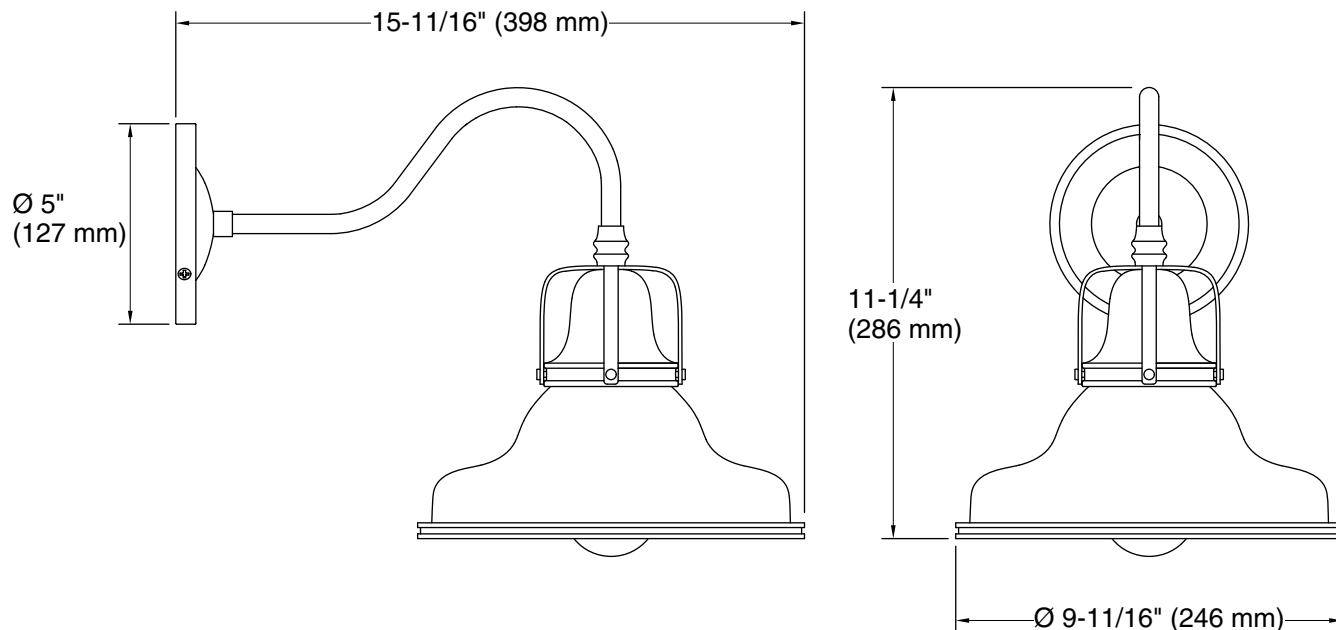

Features

- The double-domed metal shade features a cage detail at the connection.
- A perfect piece for any farmhouse- or industrial-style space — kitchen, master bathroom, guest bathroom, hallway, or mudroom.
- Medium base (E26) socket, works best with type A or G light bulbs (sold separately).
- Suitable for damp locations, per UL 1598.

Required Electrical Service

One dedicated circuit required.

Lights: 120 V, 12 A, 60 Hz

Technical Information

All product dimensions are nominal.

Material: Steel, Aluminum

Number of Lights: 1

Lighting Type: Socket-based