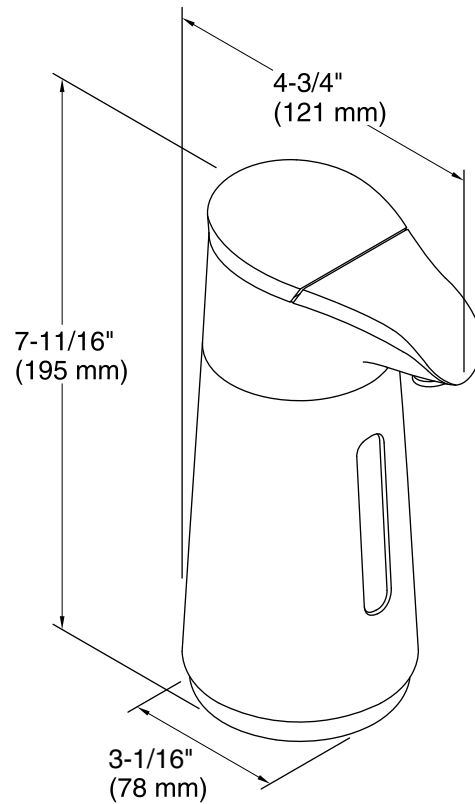

Technical Information

All product dimensions are nominal.

Notes

Install this product according to the installation instructions.