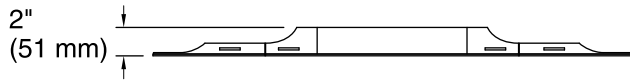

Required Electrical Service

One dedicated circuit required, protected with Class A Ground-Fault Circuit-Interrupter (GFCI) or Residual Current Device (RCD).

Lights: 120 V, 15 A, 60 Hz

Technical Information

All product dimensions are nominal.

Mirror type: Wall-mount pivot

Bluetooth® range: 33 ft (0.8 m)

Bluetooth® version: 4.0

Electrical component rating: Lights: 120 V, 0.3 A, 60 Hz, 36 W

Notes

Install this product according to the installation instructions.

Select the type of fastener based on the wall material. A minimum 20 lb (9.07 kg) load bearing fastener is recommended.

Install the fastener to a stud to avoid possible property and product damage.