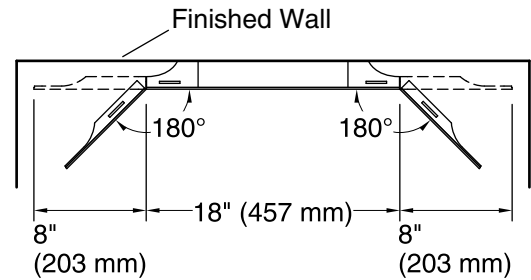

Required Electrical Service

One dedicated circuit required, protected with Class A Ground-Fault Circuit-Interrupter (GFCI) or Residual Current Device (RCD).

Lights: 120 V, 15 A, 60 Hz

Technical Information

All product dimensions are nominal.

Mirror type: Wall-mount pivot

Bluetooth® range: 33 ft (0.8 m)

Bluetooth® version: 4.0

Electrical component rating: Lights: 120 V, 0.3 A, 60 Hz, 36 W

Notes

Install this product according to the installation instructions.

Select the type of fastener based on the wall material. A minimum 20 lb (9.07 kg) load bearing fastener is recommended.

Install the fastener to a stud to avoid possible property and product damage.