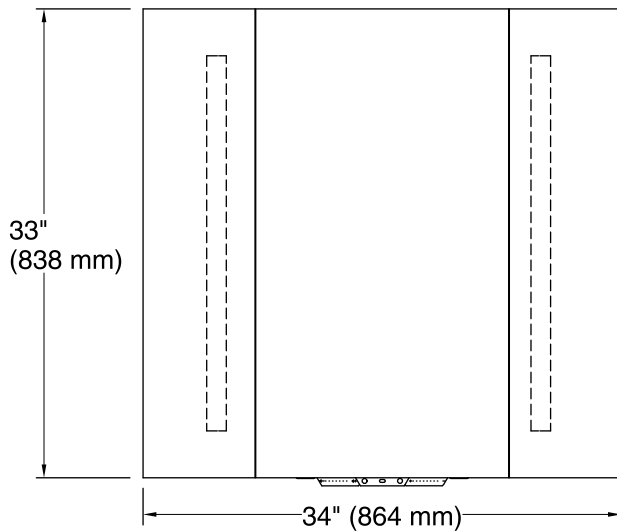

Required Electrical Service

One dedicated circuit required, protected with Class A Ground-Fault Circuit-Interrupter (GFCI) or Residual Current Device (RCD).

Lights: 120 V, 15 A, 60 Hz

Technical Information

All product dimensions are nominal.

Mirror type: Wall-mount pivot

Bluetooth® range: 33 ft (0.8 m)

Bluetooth® version: 4.0

Electrical component rating: Lights: 120 V, 0.3 A, 60 Hz, 36 W

Notes

Install this product according to the installation instructions.

Select the type of fastener based on the wall material. A minimum 20 lb (9.07 kg) load bearing fastener is recommended.

Install the fastener to a stud to avoid possible property and product damage.