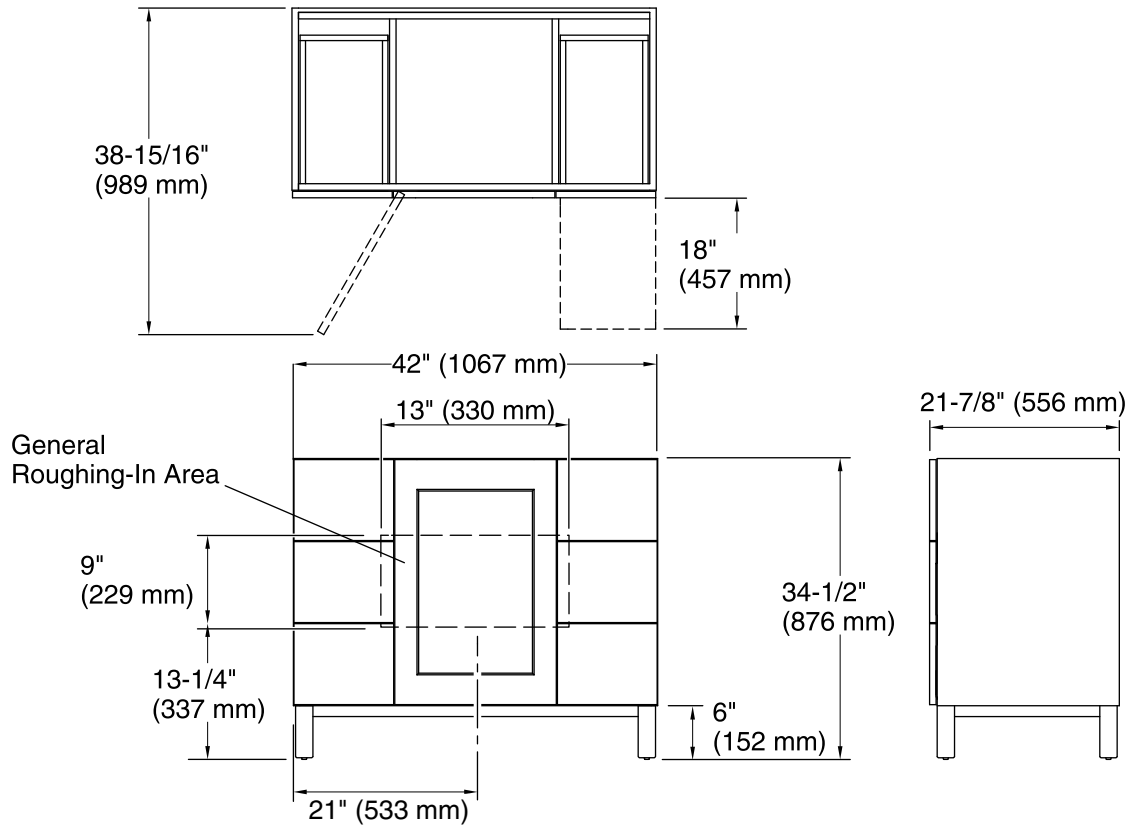

## Features

- Catalyzed conversion varnish provides a durable moisture-resistant finish.
- One door and six drawers.
- Frameless construction with full-overlay door and drawers.
- Three-way adjustable slow-close door hinges with 110-degree opening capability for easy cabinet access.
- Full-extension 18-inch depth drawers with slow-close under-mount slides for smooth opening.
- Solid wood drawers with dovetail construction.
- Legs offer the polished look of furniture in the bath.
- Coordinates with the K-99687 Poplin/Marabou rectangular pull (sold separately).
- Combines with Iron/Impressions™ vanity tops (sold separately) for a complete vanity.
- Customize your storage with optional in-door accessories, in-drawer accessories, and medicine cabinet frames and surrounds (sold separately).

## Technical Information

All product dimensions are nominal.

Vanity type: Standard