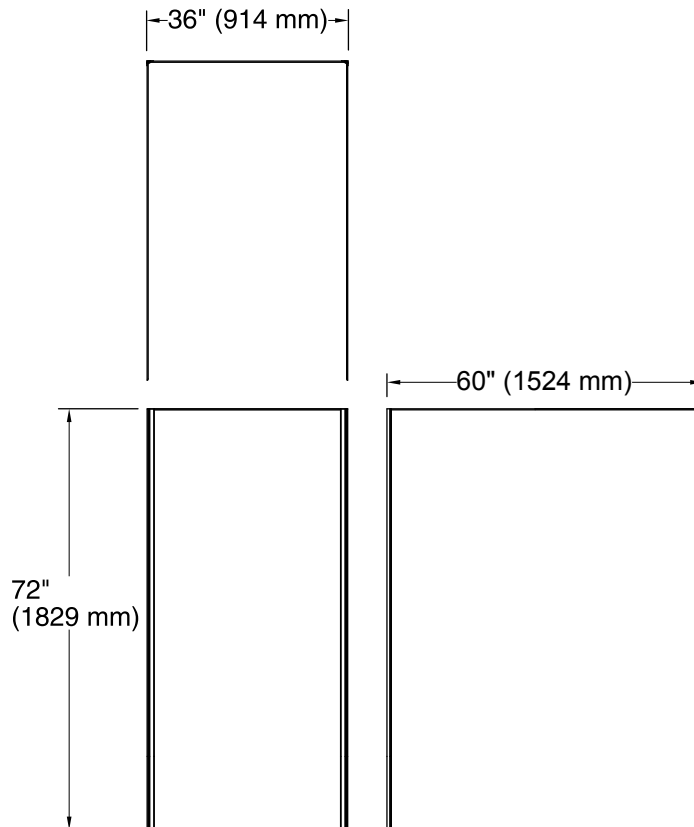

### Included Components

Product consists of:

- K-97608 60"x72" Wall Panel
- K-97606 36"x72" Wall Panel
- K-97606 36"x72" Wall Panel
- K-97635 96" Corner Joint

### Technical Information

All product dimensions are nominal.

Installation: Three-wall alcove