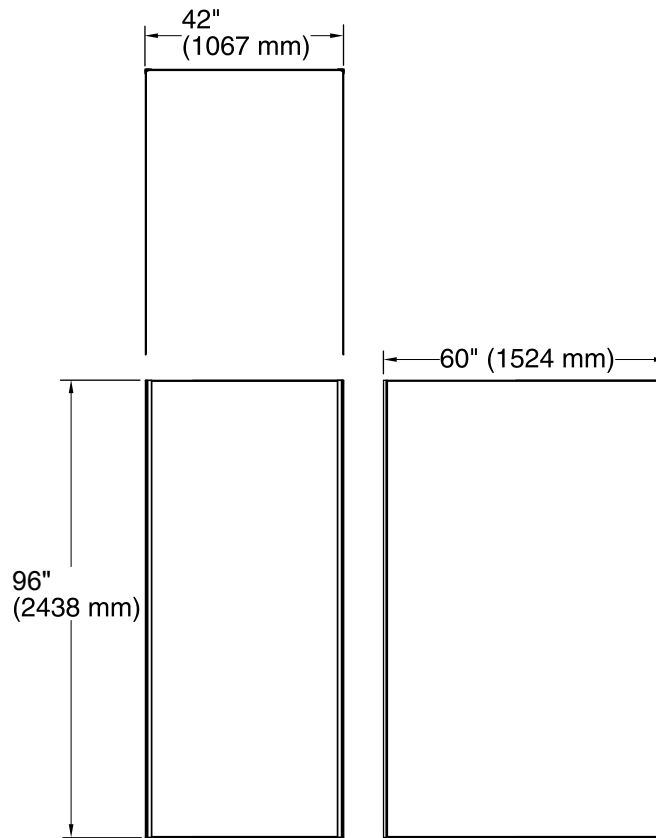

### Features

- Includes two 42" x 96" walls, one 60" x 96" wall, and two 96" corner joints.
- No need to install trim. Factory-installed edge provides a finished look for walls.
- Joint system hides caulk and silicone, leaving fewer places for mold to grow and simplifying cleaning.
- Coordinates with Choreograph shower accessories and storage (sold separately).

### Installation

- In-field trimmable.
- Adheres to water-resistant wallboard.
- For a 60" x 42" x 96" three-wall alcove or smaller.
- Intended for following use – residential (single family & multifamily) and hotel guest rooms.

### Included Components

Product consists of:

- K-97604 60"x96" Wall Panel
- K-97602 42"x96" Wall Panel
- K-97602 42"x96" Wall Panel
- K-97635 96" Corner Joint

### Technical Information

All product dimensions are nominal.

Installation: Three-wall alcove