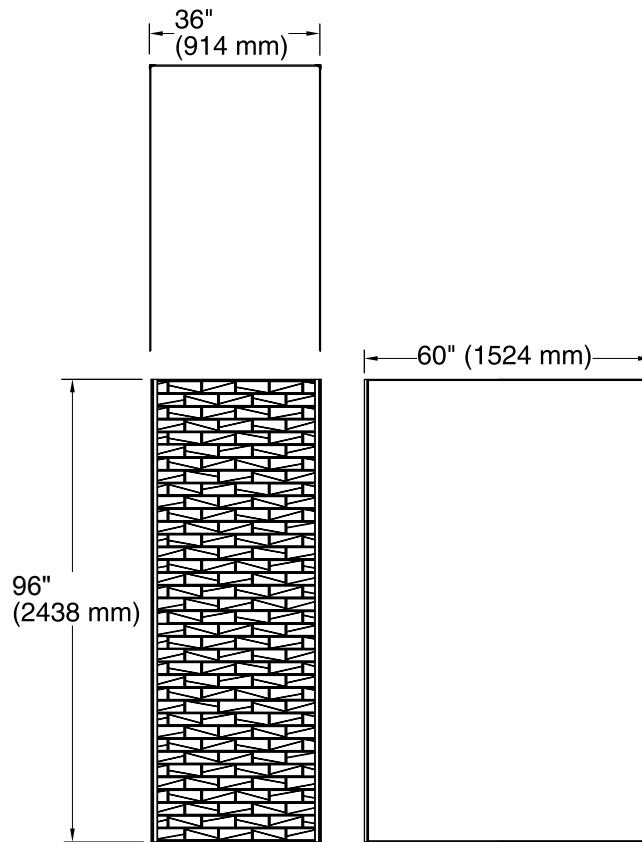

Technical Information

All product dimensions are nominal.

Installation: Three-wall alcove

Notes

Measure your actual product for rough-in details.

Install this product according to the installation instructions.

Use non-solvent based construction adhesive. For installation over tile, use 100% silicone sealant.

Corner joints (optional) allow for 3/8" (10 mm) adjustment for out-of-plumb conditions or uneven cuts.

If installing accessories, install 2x4 backing for handrails, shelves, and shower hooks and 2x10 backing for the flip down seat.