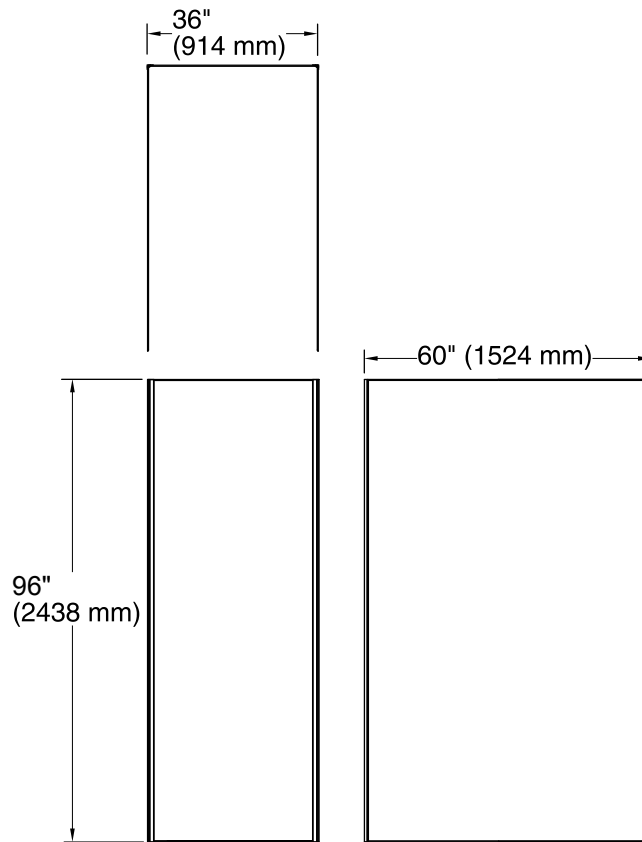

### Features

- Includes two 36" x 96" walls, one 60" x 96" wall, and two 96" corner joints.
- No need to install trim. Factory-installed edge provides a finished look for walls.
- Joint system hides caulk and silicone, leaving fewer places for mold to grow and simplifying cleaning.
- Coordinates with Choreograph shower accessories and storage (sold separately).

### Installation

- In-field trimmable.
- Adheres to water-resistant wallboard.
- For a 60" x 36" x 96" three-wall alcove or smaller.
- Intended for following use – residential (single family & multifamily) and hotel guest rooms.

### Included Components

Product consists of:

- K-97604 60"x96" Wall Panel
- K-97601 36"x96" Wall Panel
- K-97601 36"x96" Wall Panel
- K-97635 96" Corner Joint

### Technical Information

All product dimensions are nominal.

Installation: Three-wall alcove