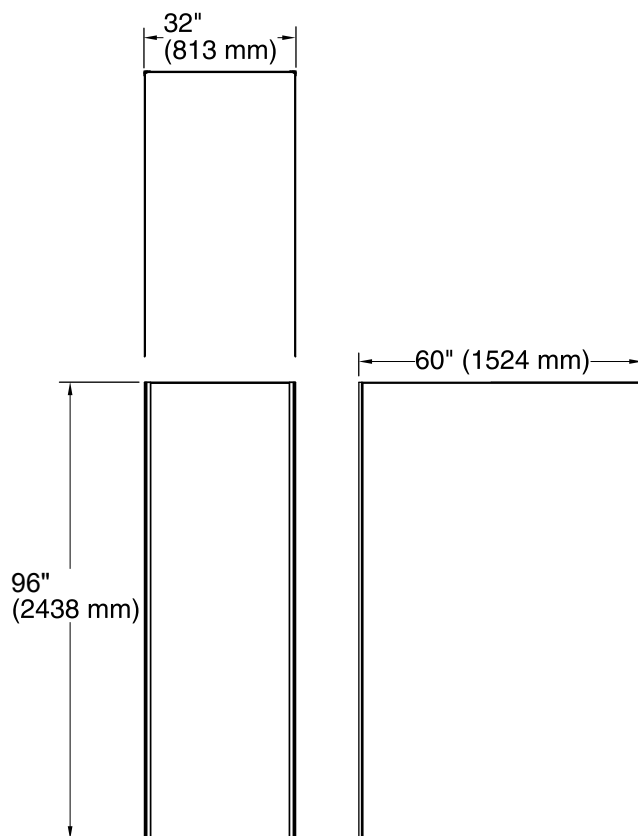

Features

- Includes two 32" x 96" walls, one 60" x 96" wall, and two 96" corner joints.
- No need to install trim. Factory-installed edge provides a finished look for walls.
- Joint system hides caulk and silicone, leaving fewer places for mold to grow and simplifying cleaning.
- Coordinates with Choreograph shower accessories and storage (sold separately).

Installation

- In-field trimmable.
- Adheres to water-resistant wallboard.
- For a 60" x 32" x 96" three-wall alcove or smaller.
- Intended for following use – residential (single family & multifamily) and hotel guest rooms.

Included Components

Product consists of:

- K-97604 60"x96" Wall Panel
- K-97600 32"x96" Wall Panel
- K-97600 32"x96" Wall Panel
- K-97635 96" Corner Joint

Codes/Standards

ASTM E162
ASTM E662
Greenguard UL 2818 - Gold

Technical Information

All product dimensions are nominal.

Installation: Three-wall alcove

Notes

Measure your actual product for rough-in details.

Install this product according to the installation instructions.