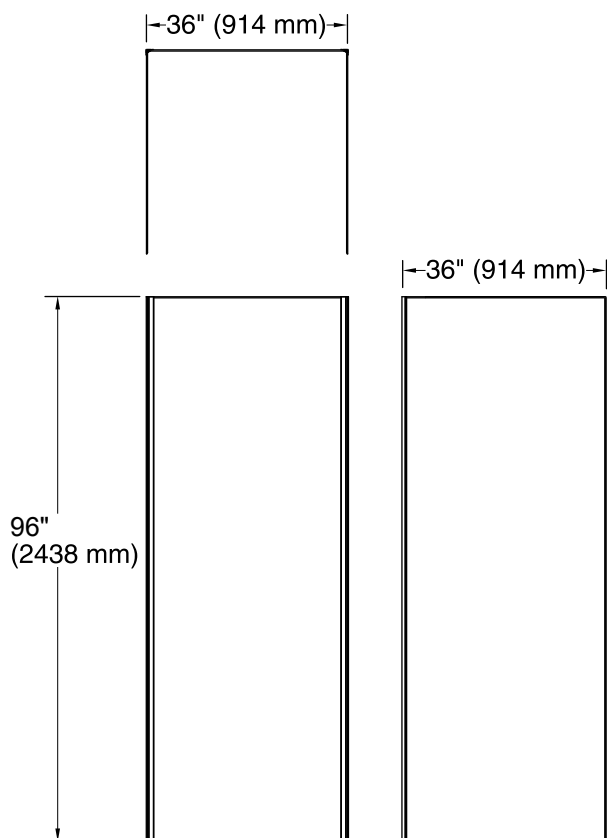

Features

- Includes three 36" x 96" walls and two 96" corner joints.
- No need to install trim. Factory-installed edge provides a finished look for walls.
- Joint system hides caulk and silicone, leaving fewer places for mold to grow and simplifying cleaning.
- Coordinates with Choreograph shower accessories and storage (sold separately).

Installation

- In-field trimmable.
- Adheres to water-resistant wallboard.
- For a 36" x 36" x 96" three-wall alcove or smaller.
- Intended for following use – residential (single family & multifamily) and hotel guest rooms.

Included Components

Product consists of:

- K-97601 36"x96" Wall Panel
- K-97601 36"x96" Wall Panel
- K-97601 36"x96" Wall Panel
- K-97635 96" Corner Joint

Codes/Standards

ASTM E162
ASTM E662
Greenguard UL 2818 - Gold

Technical Information

All product dimensions are nominal.

Installation: Three-wall alcove

Notes

Measure your actual product for rough-in details.

Install this product according to the installation instructions.