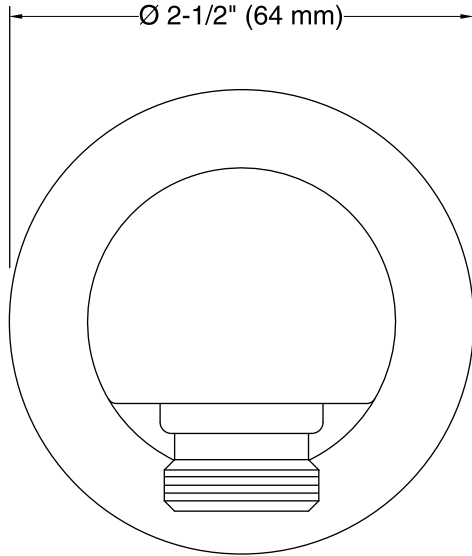

Features

- For use with a handshower and hose (sold separately).
- Coordinates with Stillness® faucets and accessories.

Material

- Brass construction.
- KOHLER finishes resist corrosion and tarnishing.

Installation

Technical Information

All product dimensions are nominal.

Notes

Install this product according to the installation instructions.