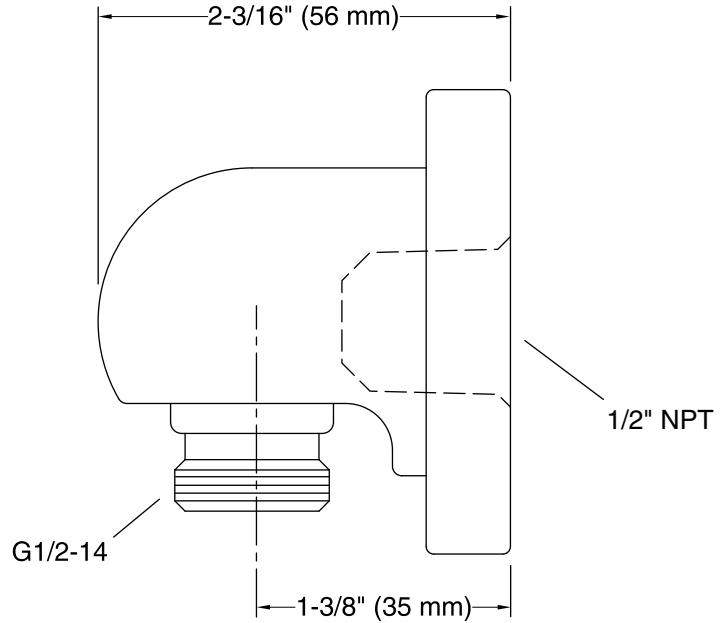

Features

- For use with a handshower and hose (sold separately).
- Coordinates with Stillness® faucets and accessories.

Material

- Brass construction.
- KOHLER finishes resist corrosion and tarnishing.

Installation

Technical Information

All product dimensions are nominal.

Notes

Install this product according to the installation instructions.