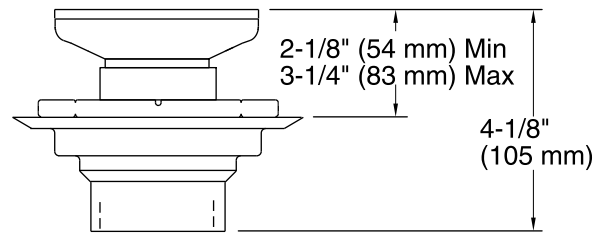

Features

- Removable square shaped grid plate.
- Reversible collar to accommodate a variety of tile thicknesses.
- 2" and 3" PVC connection.

Material

- Brass and PVC construction.
- KOHLER finishes resist corrosion and tarnishing.

Collar with Threads Facing Down

Collar with Threads Facing Up

Technical Information

All product dimensions are nominal.

Notes

Install this product according to the installation instructions.