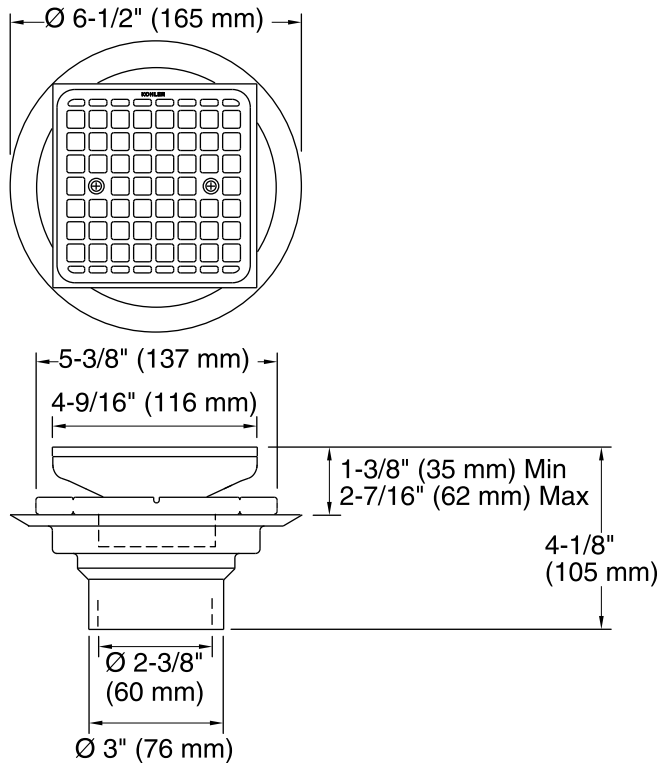

Features

- Removable square shaped grid plate.
- Reversible collar to accommodate a variety of tile thicknesses.
- 2" and 3" PVC connection.

Material

- Brass and PVC construction.
- KOHLER finishes resist corrosion and tarnishing.

Installation

- Through-the-floor tile-in installation.

Codes/Standards

ASME A112.18.2/CSA B125.2

KOHLER® Faucet Lifetime Limited Warranty

See website for detailed warranty information.

Available Colors/Finishes

Collar with Threads Facing Down

Collar with Threads Facing Up

Technical Information

All product dimensions are nominal.

Notes

Install this product according to the installation instructions.