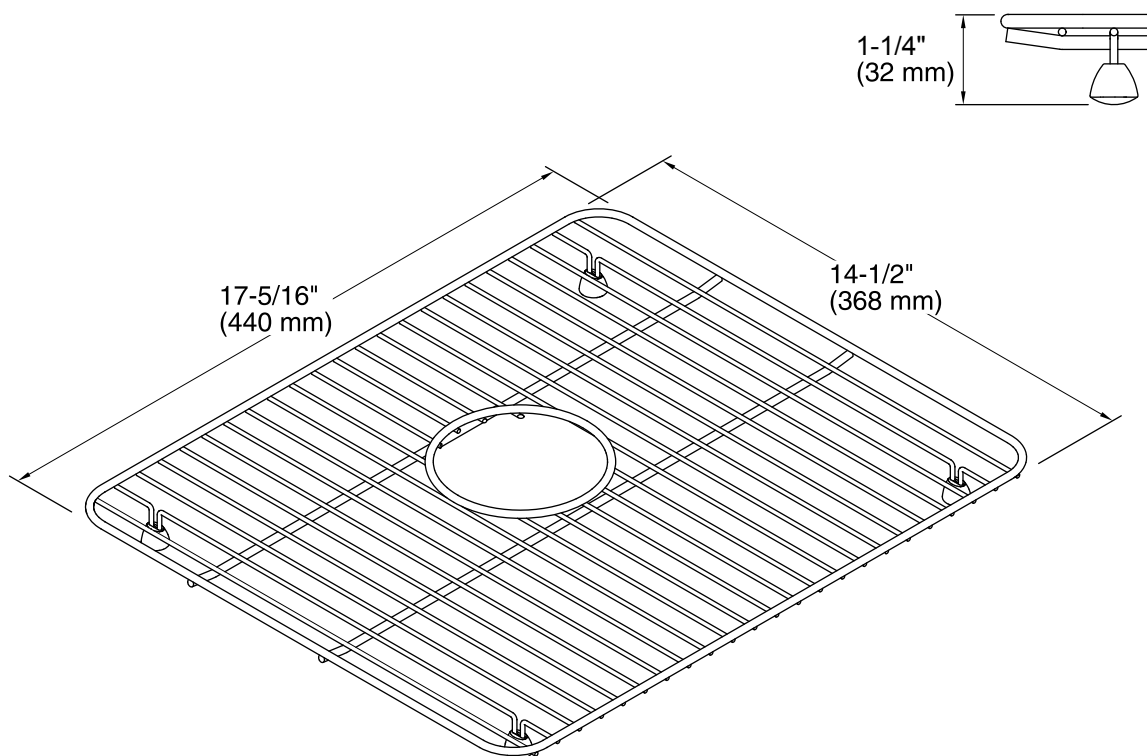

KOHLER®

Whitehaven®

Sink Rack

K-8395

Technical Information

All product dimensions are nominal.

1-800-4KOHLER (1-800-456-4537)

Kohler Co. reserves the right to make revisions without notice to product specifications.

For the most current Specification Sheet, go to www.kohler.com.

3-18-2019 12:10 - US/CA

THE BOLD LOOK
OF **KOHLER®**