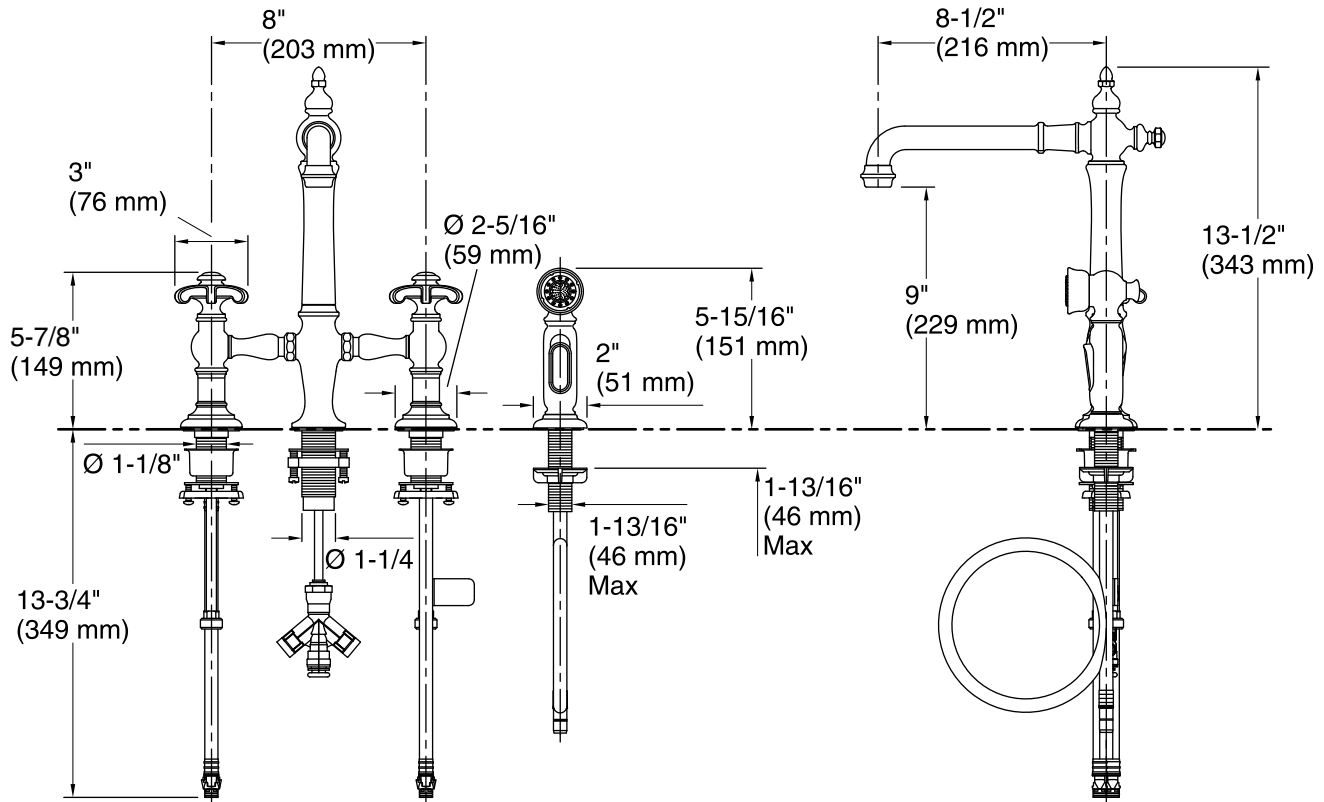

Technical Information

All product dimensions are nominal.

Faucet:

Flow rate: 1.5 gal/min (5.7 l/min)
Pressure: 60 psi (4.1 bar)

Sidespray:

Flow rate: 1.8 gal/min (6.8 l/min)
Pressure: 60 psi (4.1 bar)

Valve body: Plastic

Spout:

Spout reach: 8-1/2" (216 mm)
Handle clearance: 1-1/2" (38 mm)

Notes

Install this product according to the installation guide.

ADA compliant when installed to the specific requirements of these regulations.